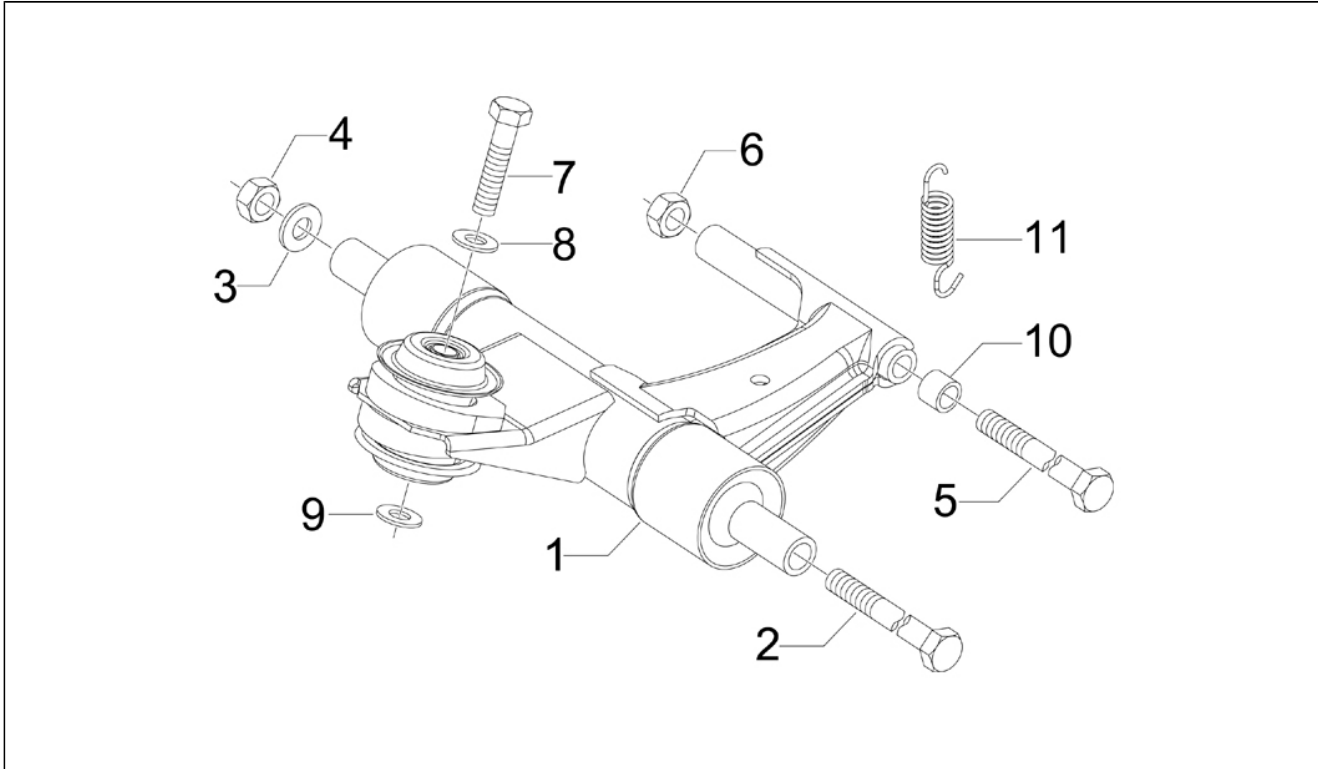

Assembly	Suspensions - Wheels
Code	04.01
Description	Swinging arm
Revision	1

Pos.	Code	Description	Q.ty	Variants
1	56204R	Swinging arm	1	
2	597914	Hex socket screw	1	
3	709037	Washer 12,5x20x2	1	
4	261319	Nut m12x1,25 h=12,5	1	
5	271779	Screw M10x202	1	
6	002440	Self-locking nut M10	2	
7	560045	Screw	1	
8	178790	Flat washer	1	
9	122781	Washer	1	
10	562310	Spacer	1	
11	564223	Spring	1