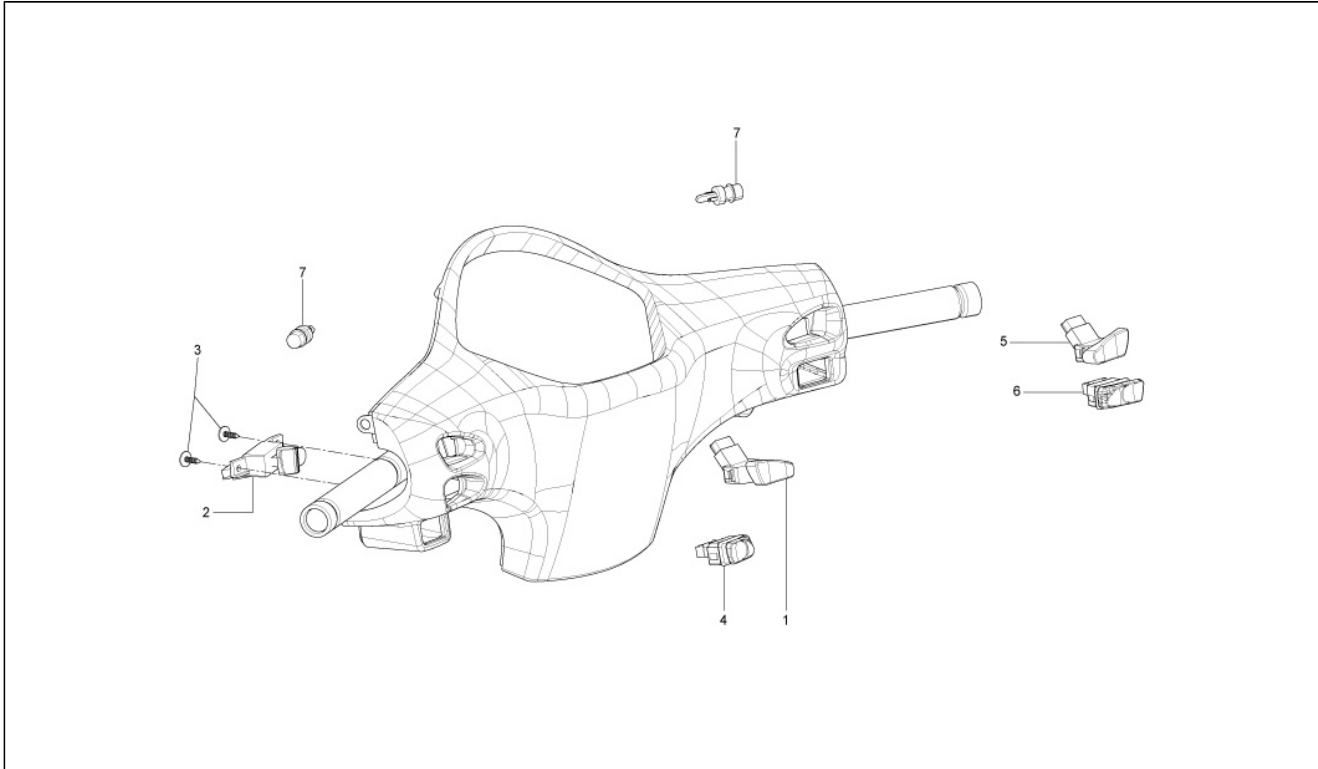

Assembly	Electrical system
Code	06.01
Description	Selectors - Switches - Buttons
Revision	1

Pos.	Code	Description	Q.ty	Variants
1	294877	Headlight selector	1	
2	294723	Switch	1	
3	258403	Screw	2	
4	641358	Horn button Minda	1	
5	584599	Engine stop switch	1	
6	641359	Start pushbutton	1	
7	AP8127305	Brake light switch	2