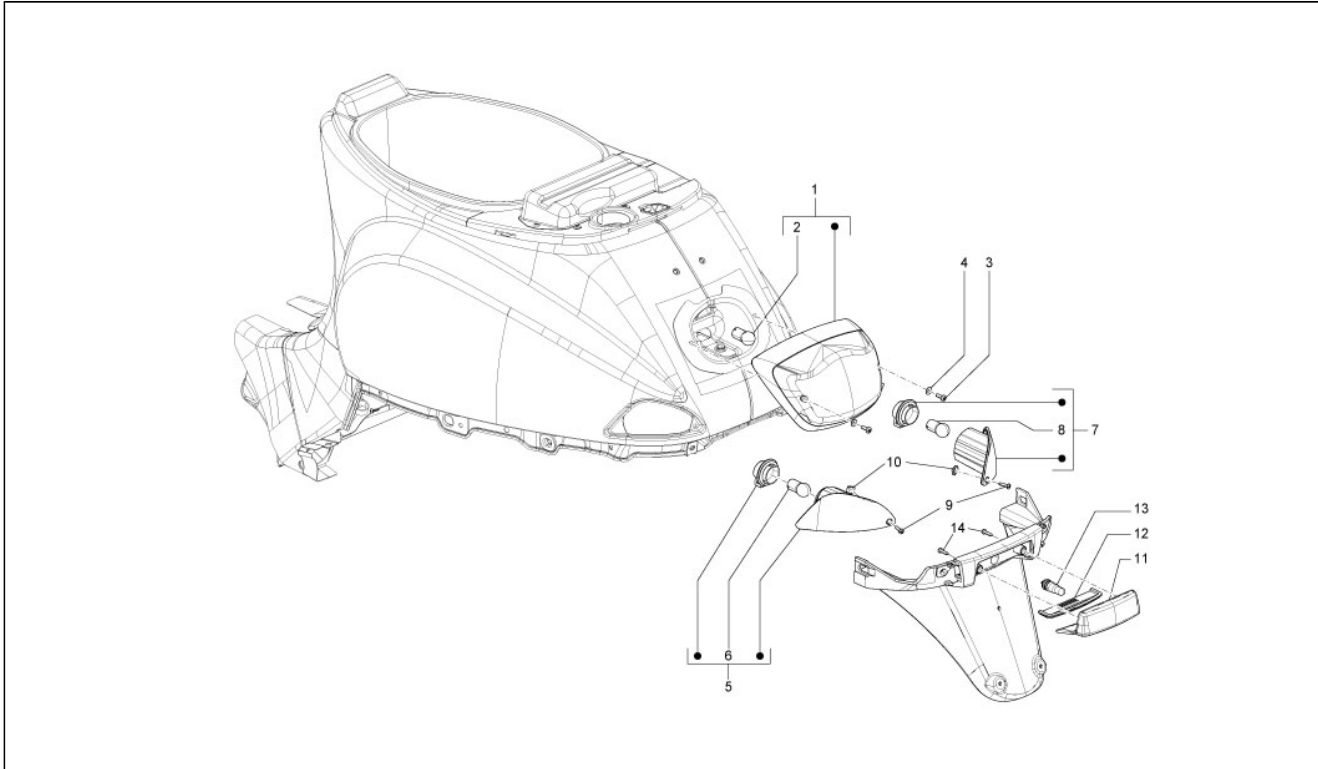

Assembly	Electrical system
Code	06.04
Description	Rear headlamps - Turn signal lamps
Revision	1

Pos.	Code	Description	Q.ty	Variants
1	639281	Taillight	1	
2	129953	Lamp 12V-21/5W	1	
3	015996	Screw	2	
4	013769	Washer	2	
5	58176R	INDICATORE DIREZIONE POST.SINISTRO	1	
6	584332	Lamp, orange 12V-10W	1	
7	58177R	INDICATORE DIREZIONE POST.DESTRO	1	
8	584332	Lamp, orange 12V-10W	1	
9	008372	Screw d3,5x13	2	
10	CM017405	Spring plate	2	
11	641340	COPERCHIETTO ILLUMINAZIONE TARGA	1	
12	639335	Glass	1	
13	292022	Lamp WY5W	1	
14	008372	Screw d3,5x13	2