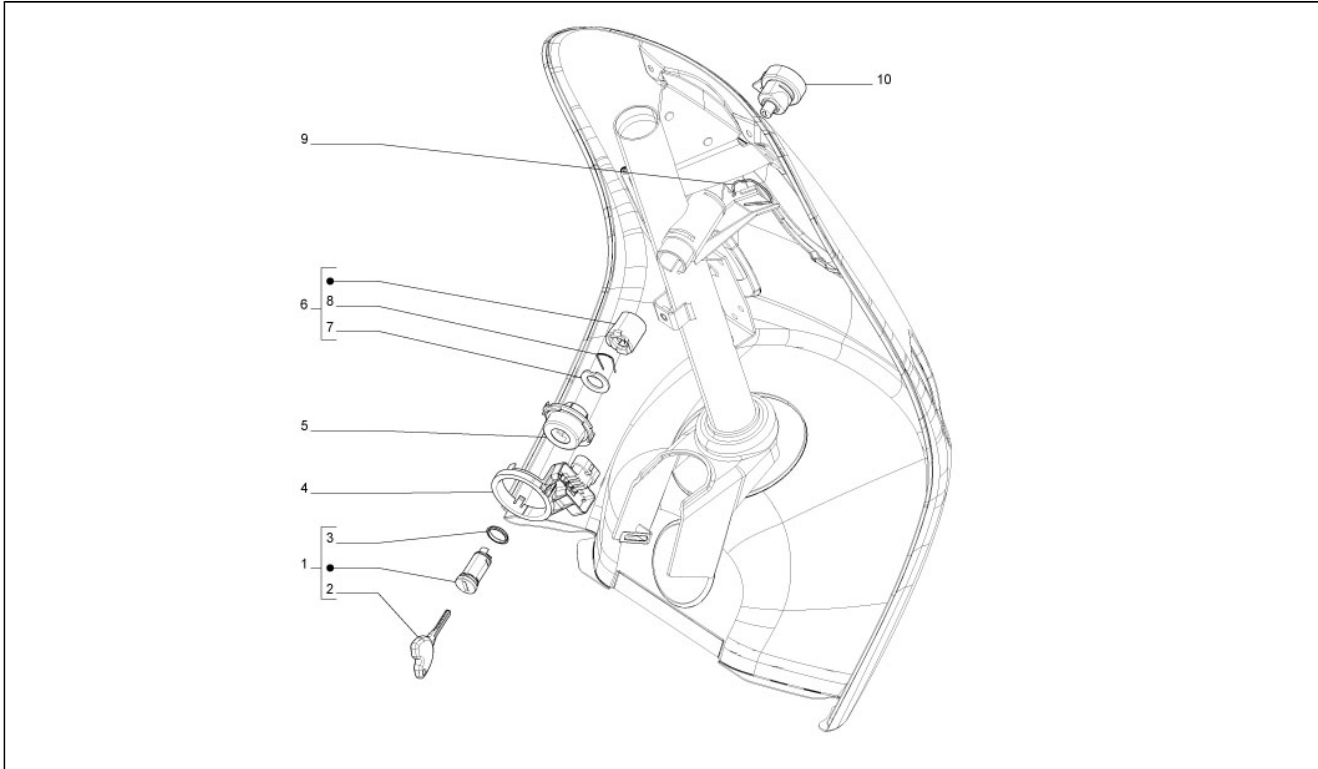

Assembly	Frame - Plastic parts - Coachwork
Code	02.46
Description	Locks
Revision	1

Pos.	Code	Description	Q.ty	Variants
1	573430	Cylinder set	1	
2	573426	Key blank	1	
2	656873	SBOZZATO CHIAVE CON TRASPONDER(MINDA)	1	
3	298731	Gasket ring	1	
4	638534	Immobilizer antenna	1	
5	298581	Lock body	1	
6	298903	Block	1	
7	298594	Washer	1	
8	298838	Spring	1	
9	253937	Spring	1	
10	580621	Main switch - steering lock	1