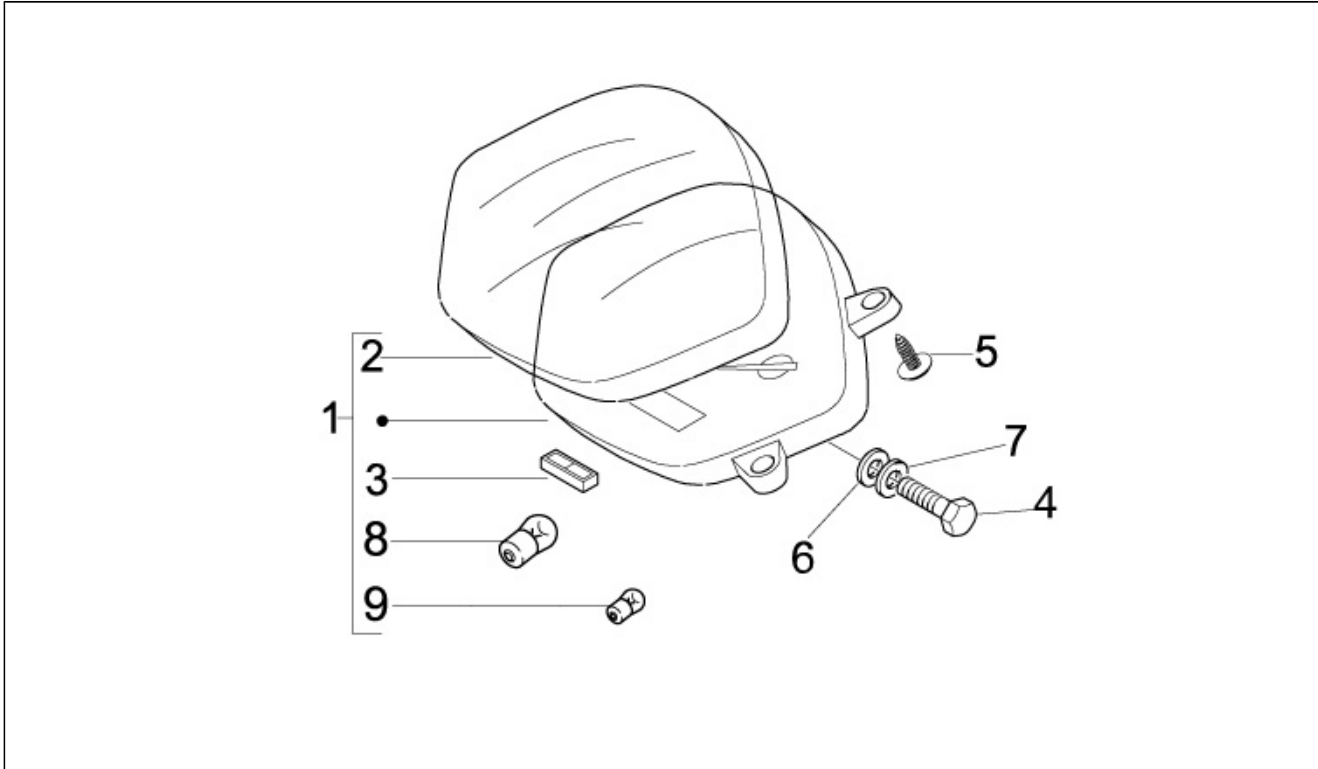

Assembly	Handlebars/Steering
Code	03.02
Description	Meter combination - Cruscotto
Revision	1

Pos.	Code	Description	Q.ty	Variants
1	641924	GRUPPO STRUMENTI	1	
2	640504	TRASPARENT.COMPL.PROTEZ.(RICAMBI) Pricol	1	
3	640484	OROLOGIO (RICAMBI) Pricol	1	
5	270793	Screw	4	
8	229892	Bulb 12v-2w	6	
9	164634	Lamp 12V-1,2W	9