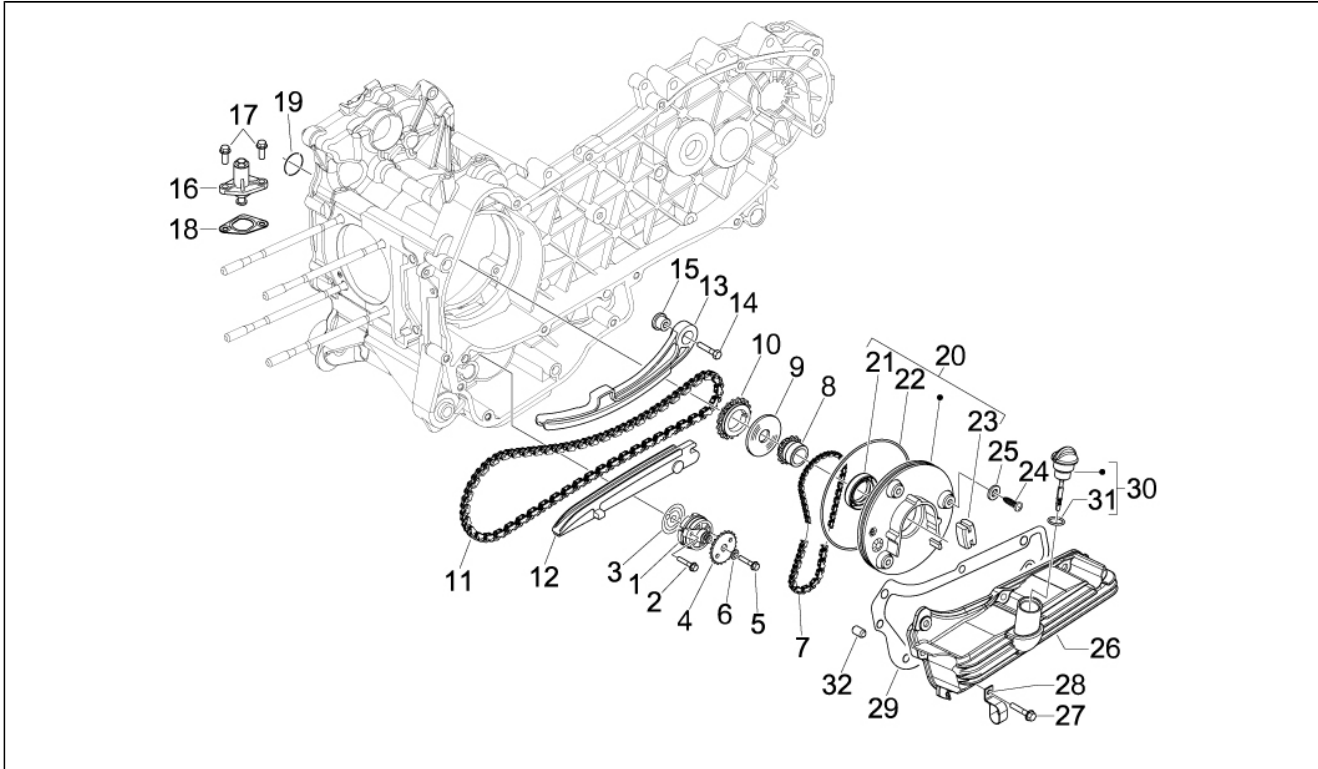

Assembly	Engine
Code	01.18
Description	Oil pump
Revision	1

Pos.	Code	Description	Q.ty	Variants
1	82877R	Oil pump assy.	1	
2	829593	Screw w/ flange	2	
3	486082	Oil pump/crankcase gasket	1	
4	287913	Oil pump gear	1	
5	833722	Screw w/ flange	1	
6	436695	Belleville spring	1	
7	82649R	Oil pump chain	1	
8	82783R	Oil pump control pinion	1	
9	483918	Oil seal washer	1	
10	82782R	Timing system chain pinion cpl	1	
11	82643R	Camshaft chain	1	
12	828308	Chain tensioner sliding block	1	
13	840510	Chain tensioner rod	1	
14	414837	Screw w/ flange	1	
15	485868	Spacer	1	
16	82650R	Chain tensioner assy.	1	
17	434541	Screw w/ flange M6x16	2	
18	847928	Gasket	1	
19	825952	Gasket ring	1	
20	483775	COPERCHIO DISTRIBUZIONE COMPL.	1	
21	82538R	Gasket ring	1	
22	825620	Gasket ring	1	
23	434345	Oil pump chain drift	1	
24	018623	Self-tapping screw M5	3	
25	487937	Plain washer	3	
26	843761	Motor oil cup	1	
27	289731	Screw w/ flange M6x30	7	
28	487824	Hose clamp	2