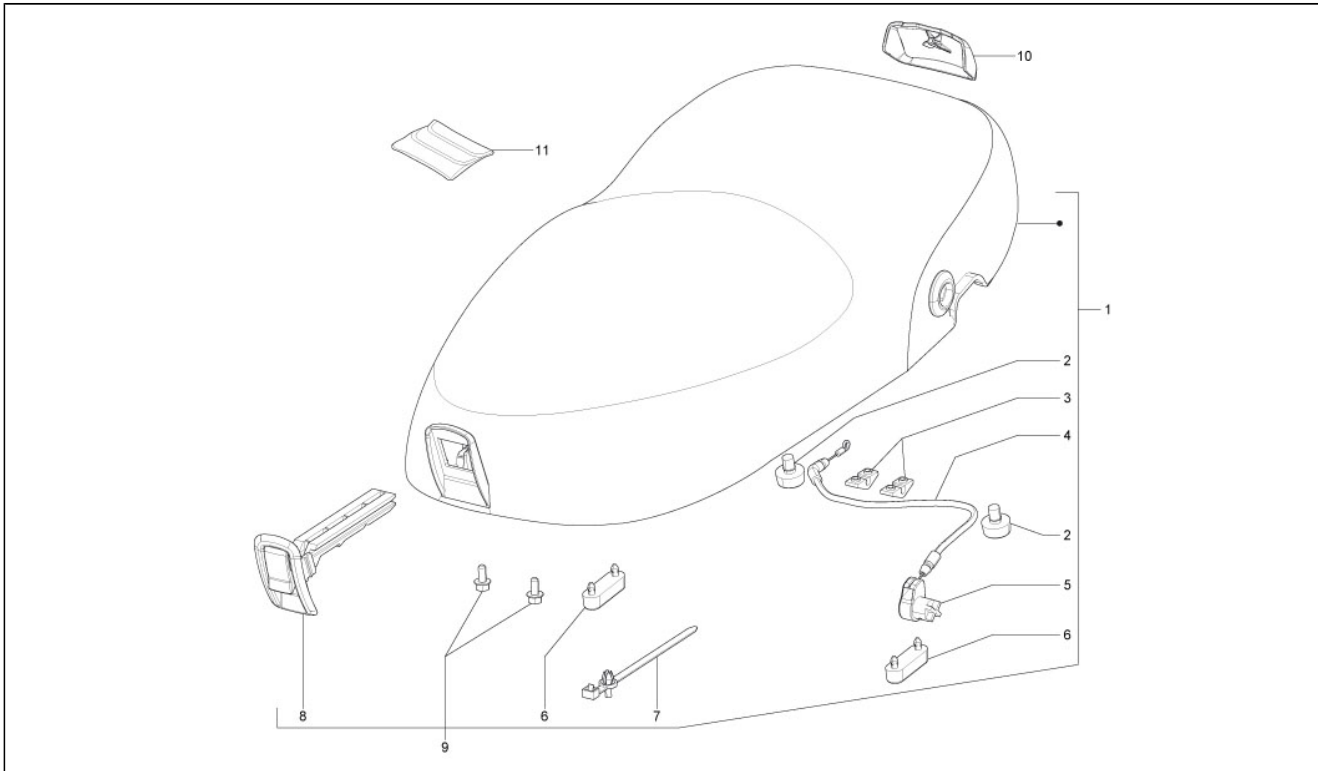

Assembly	Frame - Plastic parts - Coachwork
Code	02.39
Description	Saddle/seats - Tool roll
Revision	1

Pos.	Code	Description	Q.ty	Variants
1	CM02520200E8	SELLA COMPLETA	1	Color: Midnight Blue[222/A] Color: Competition Black[98/A] Color:Dragon Red[894]
1	CM02520200EA	SELLA COMPLETA	1	Color:White[544]
1	CM02520200GS	SELLA COMPLETA	1	Color:Light blue[241/A]
2	577492	Rubber spacer	2	
3	296743	Plate	2	
4	653994	KIT TRASMISSIONE APERTURA SELLA(RICAMBI)	1	
5	497457	Lock,assy	1	
6	296456	Drift	2	
7	298729	Hose clamp	1	
8	494634	Hook for bag	1	
9	436788	Screw w/ flange	2	
10	623336	COPERCHIO POST.SELLA	1	
12	268596	Screw	1