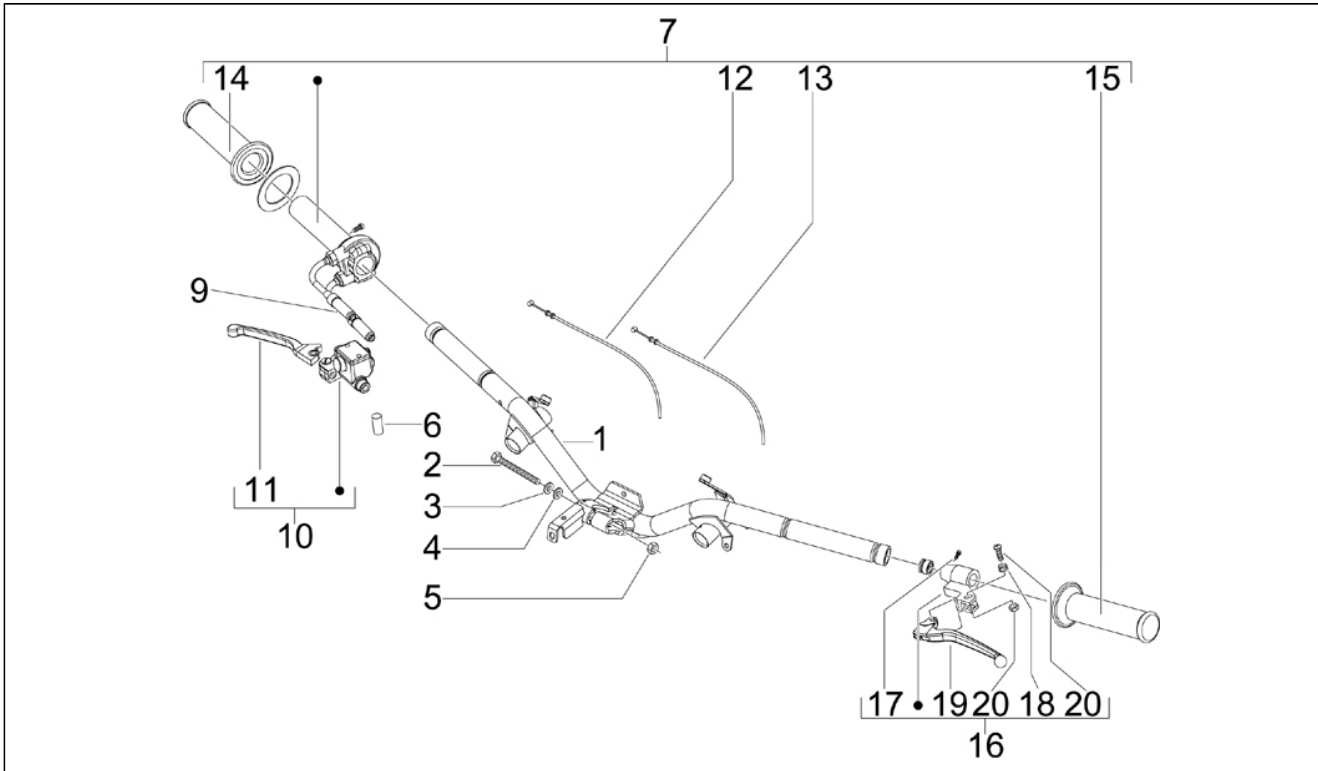

Assembly	Handlebars/Steering
Code	03.06
Description	Handlebars - Master cil.
Revision	1

Pos.	Code	Description	Q.ty	Variants
1	6555105	MANUBRIO CON P.I.	1	
2	655554	Screw	1	
3	267917	Flat washer	1	
4	012543	Plain washer	1	
5	015330	Nut	1	
7	CM079727	MANICOTTO COMANDO GAS COMPL.	1	
10	CM074904	Front master cilinder	1	
11	646833	Front brake lever	1	
12	651171	TRASMISSIONE COMANDO APERTURA GAS	1	
13	651172	TRASMISSIONE COMANDO CHIUSURA GAS	1	
14	CM083804	MANOPOLA DESTRA	1	
15	CM083803	MANOPOLA SINISTRA	1	
16	CM063804	Hose	1	
17	123394	Screw	1	
18	267948	Spring	1	
19	564683	Brake lever	1	
20	265249	Screw complete	1