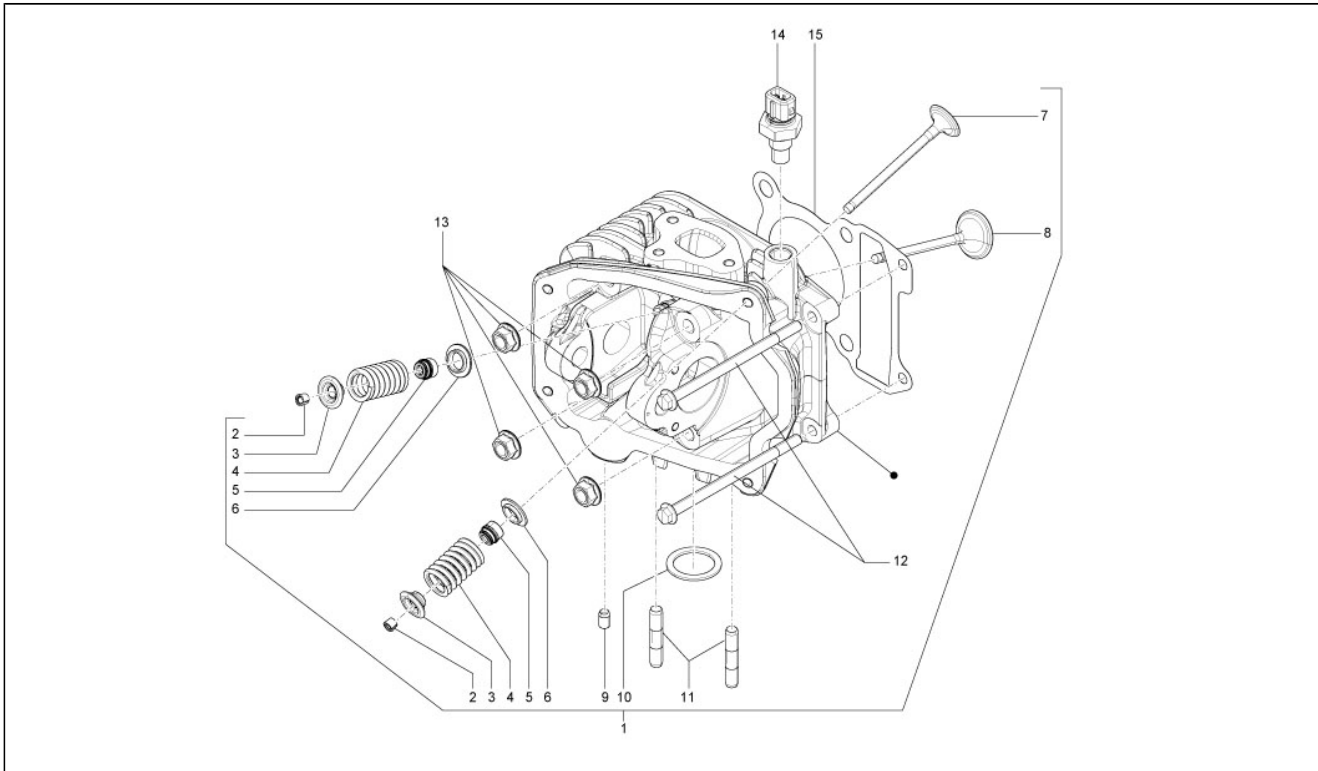

Assembly	Engine
Code	01.10
Description	Head unit - Valve
Revision	1

Pos.	Code	Description	Q.ty	Variants
1	874755	TESTA CILINDRO COMPLETA	1	
2	285846	Valve half-cone	4	
3	483914	Cup	2	
4	483915	Valve spring	2	
5	436438	Valve gasket ring	2	
6	483711	Cup	2	
7	877137	VALVOLA SCARICO D.21	1	
8	483706	Intake valve	1	
9	842360	Plug M6X10	1	
10	434716	Gasket	1	
11	435629	Stud bolt	2	
12	485603	Screw w/ flange m6x100	2	
13	411296	Nut	4	
14	875168	SENSORE TEMPERATURA TESTA	1	
15	82682R	Cylinder head gasket	1	
16	638852	- CR7EB	1	
16	641517	CANDELA (U22ESR-NB) (DENSO)	1