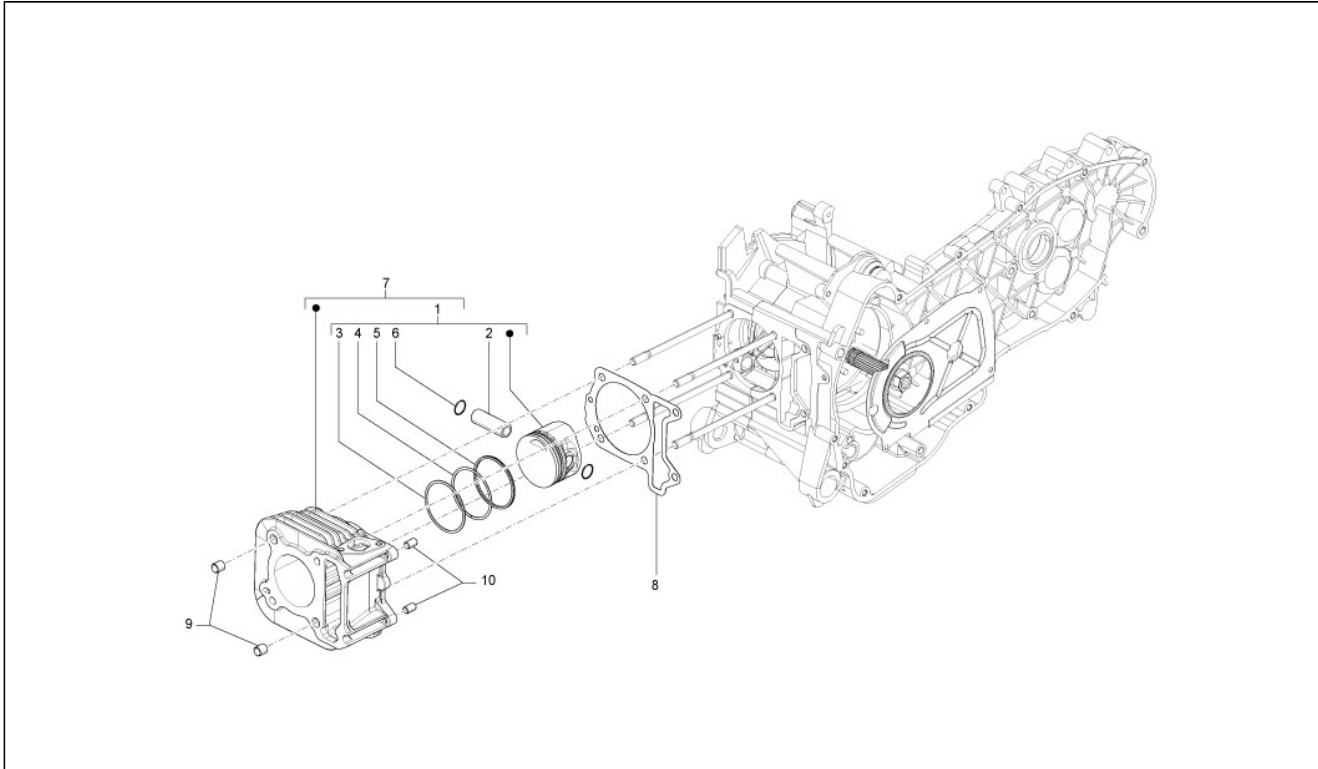

Assembly	Engine
Code	01.07
Description	Cylinder-piston-wrist pin unit
Revision	1

Pos.	Code	Description	Q.ty	Variants
1	8270280001	Pist.-wrist pin assy.	1	
1	8270280002	Pist.-wrist pin assy.	1	
1	8270280003	Pist.-wrist pin assy.	1	
1	8270280004	Pist.-wrist pin assy.	1	
2	482335	Piston pin	1	
3	486294	Gasket ring	1	
4	486295	Scraper ring	1	
5	486355	Scraper ring	1	
6	963486	Snap ring	2	
7	827041	Cyl.unit	1	
8	828146	Cylinder base gasket 0,4	1	
8	828147	Cylinder base gasket 0,6	1	
8	828148	Cylinder base gasket 0,8	1	
9	277916	Locating dowel	2	
10	435571	Locating dowel	2