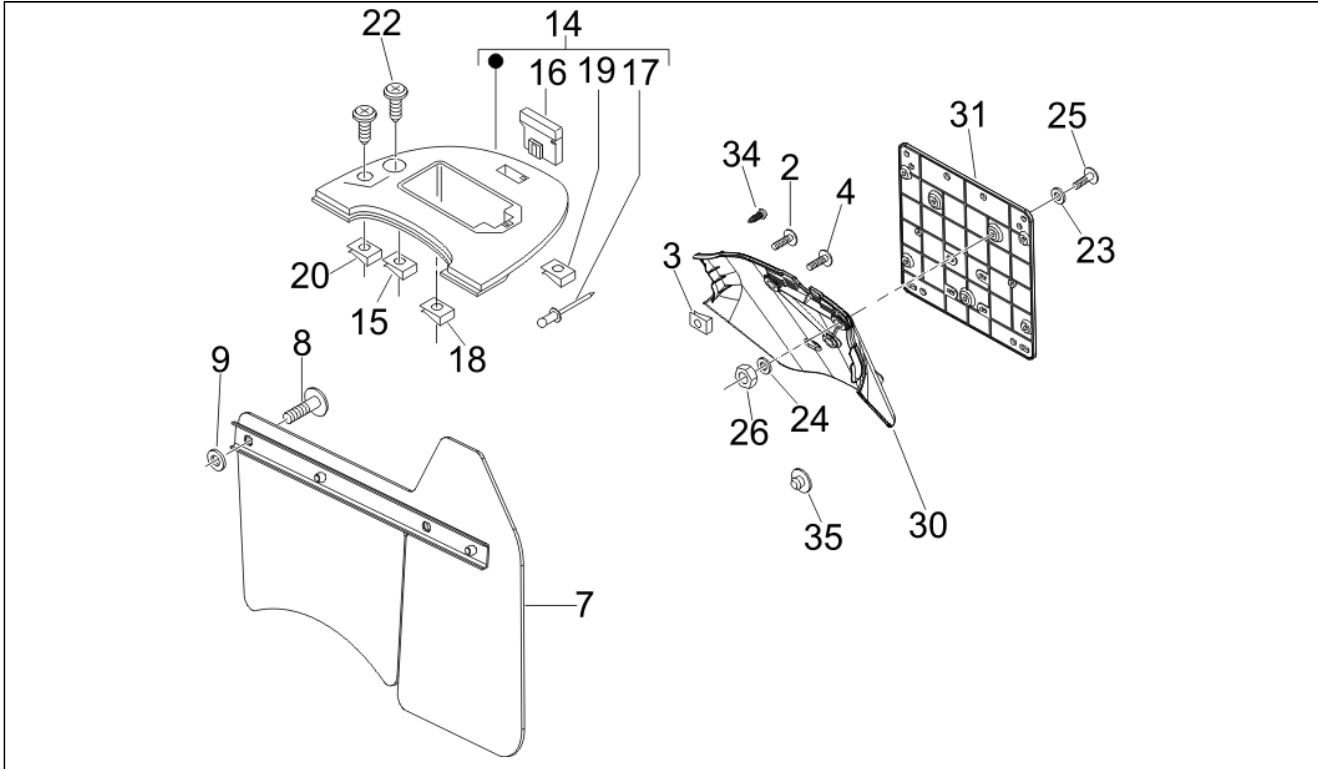

Assembly	Frame - Plastic parts - Coachwork
Code	02.37
Description	Rear cover - Splash guard
Revision	1

Pos.	Code	Description	Q.ty	Variants
31	582691	PORTATARGA	1	
31	CM179303	VITE METRICA IMP. TORX(H=30)	1	
35	CM178604	Self tapping screw	1