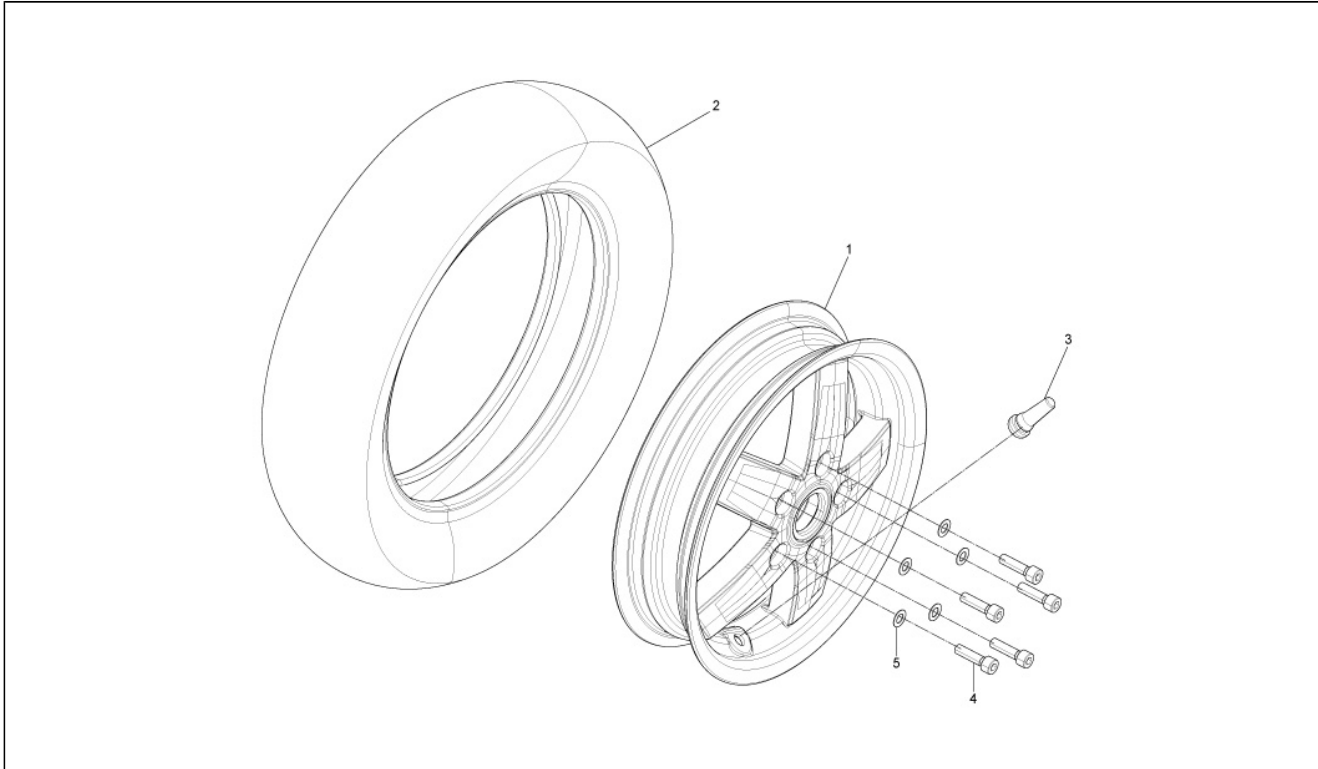

Assembly	Suspensions - Wheels
Code	04.11
Description	Front wheel
Revision	1

Pos.	Code	Description	Q.ty	Variants
1	599990	Front wheel	1	
2	599986	Tyre	1	
2	601999	Tyre	1	
3	270991	Tubeless tyre valve	1	
4	015792	Screw	5	
5	709047	Washer	5