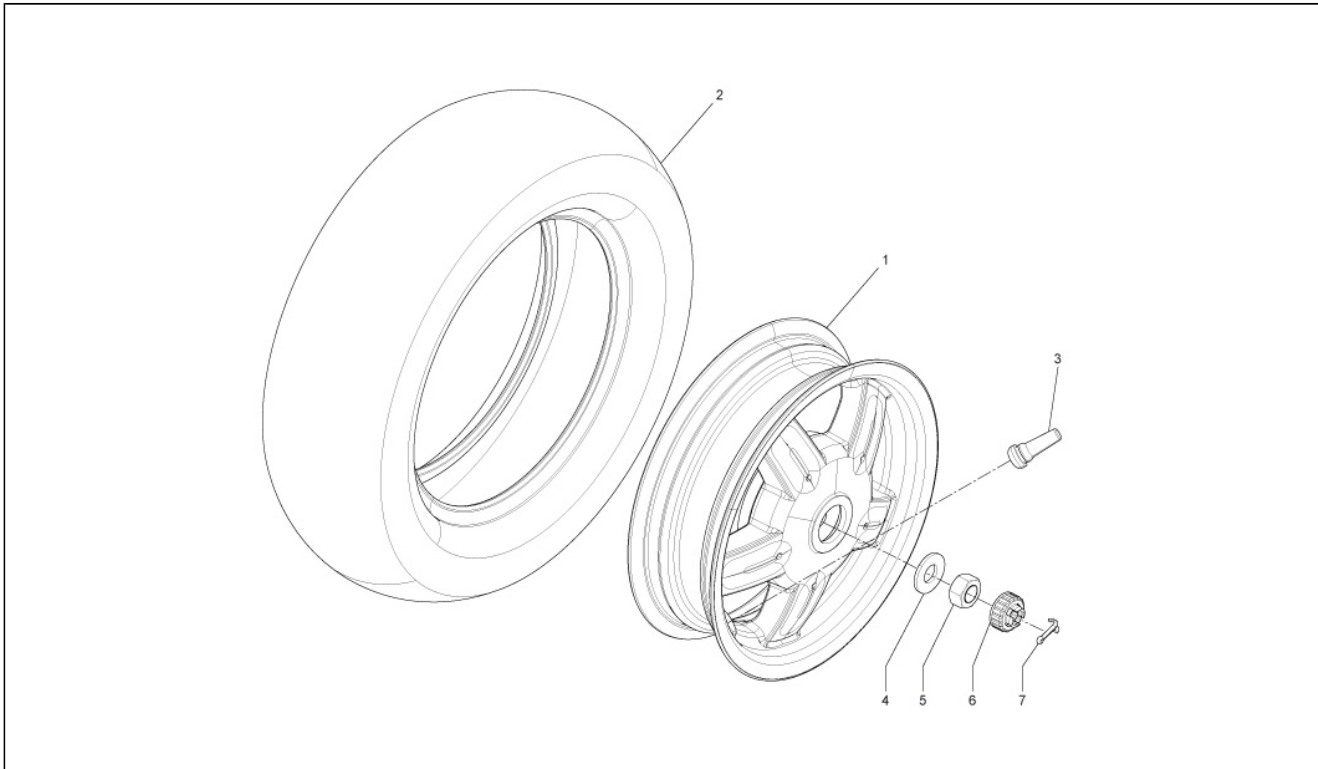

Assembly	Suspensions - Wheels
Code	04.12
Description	Rear wheel
Revision	1

Pos.	Code	Description	Q.ty	Variants
1	600067	Rear wheel	1	
2	560661	Tyre	1	
2	600560	Tyre	1	
3	270991	Tubeless tyre valve	1	
4	273099	Plain washer	1	
5	563728	Nut M16x13	1	
6	194423	Cap	1	
7	012789	Split pin	1	
8	601205	Spacer	1