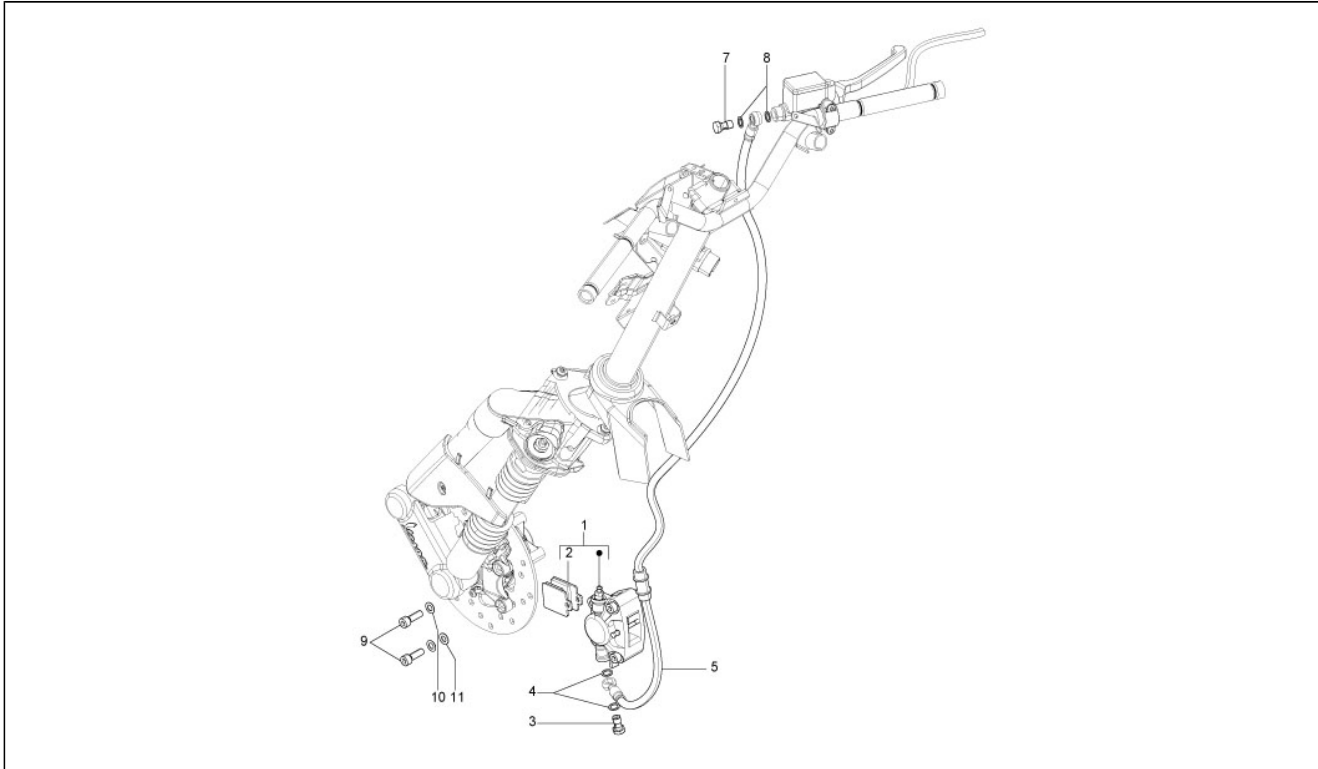

Assembly	Braking system - Transmissions
Code	05.01
Description	Brakes pipes - Calipers
Revision	1

Pos.	Code	Description	Q.ty	Variants
1	CM065704	PINZA FRENO (HENG TONG)	1	
2	651356	COPPIA PASTICCHE FRENO	1	
3	265451	Oil pipe screw	1	
4	127927	Washer	2	
5	666121	TUBAZIONE IDRAULICA FRENO ANT.	1	
7	265451	Oil pipe screw	1	
8	127927	Washer	2	
9	271596	Screw	2	
10	709047	Washer	2	
11	003058	Washer	1