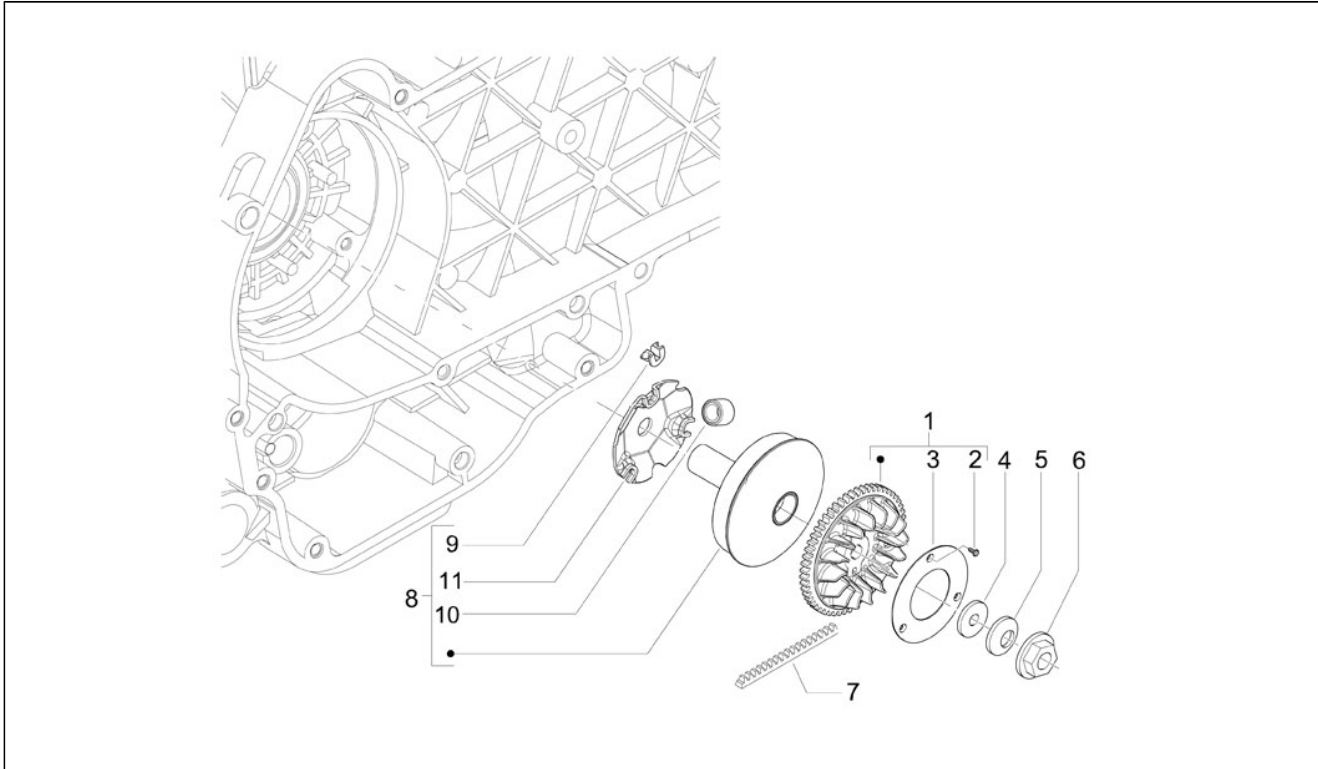

Assembly	Engine
Code	01.13
Description	Driving pulley
Revision	1

Pos.	Code	Description	Q.ty	Variants
1	845607	Fixed pulley	1	
2	008370	Screw	3	
3	832715	Plate	1	
4	876403	RONDELLA PIANA	1	
5	434885	Plain washer	1	
6	436783	Nut cpl.	1	
7	841213	V-belt	1	
8	CM144401	Pulley, half	1	
9	434855	Sliding block	3	
10	CM1038015	Rollers kit	1	
11	842204	Ramp plate	1