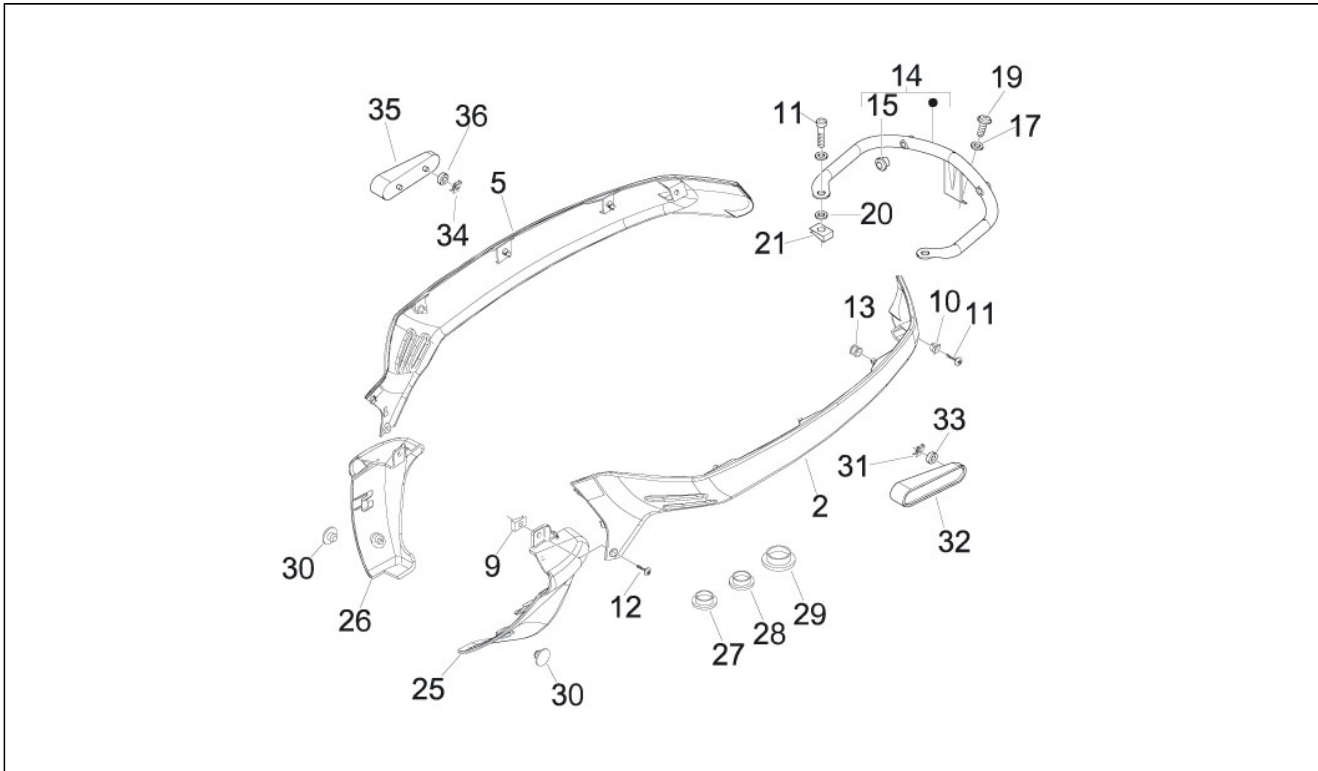

Assembly	Frame - Plastic parts - Coachwork
Code	02.32
Description	Side cover - Spoiler
Revision	1

Pos.	Code	Description	Q.ty	Variants
25	62212940DE	TERMINALE POST.SX SPOILER	1	Color:Midnight Blue[222/A]
25	62212940R7	Terminal	1	Color:Dragon Red[894]
25	62212940XN2	TERMINALE POST.SX SPOILER	1	Color:Competition Black[98/A]
26	62213000DE	TERMINALE POST.SPOILER	1	Color:Midnight Blue[222/A]
26	6221304	TERMINALE POST.DX SPOILER	1	
26	62213040BR	TERMINALE POST.DX SPOILER BIANCO 544	1	Color:White[544]
26	62213040C5	TERMINALE POST.DX SPOILER	1	Color:Light blue[241/A]
26	62213040R7	Terminal	1	Color:Dragon Red[894]
26	62213040XN2	TERMINALE POST.DX SPOILER	1	Color:Competition Black[98/A]
27	299557	Plug	2	
28	299558	Plug	1	
29	299559	Plug	1	
30	620556	Plug	2	
31	181351	Plate	2	
32	584926	Reflector	1	
33	584995	GUARNIZIONE	2	
34	181351	Plate	2	
35	584925	Reflector	1	
36	584995	GUARNIZIONE	2