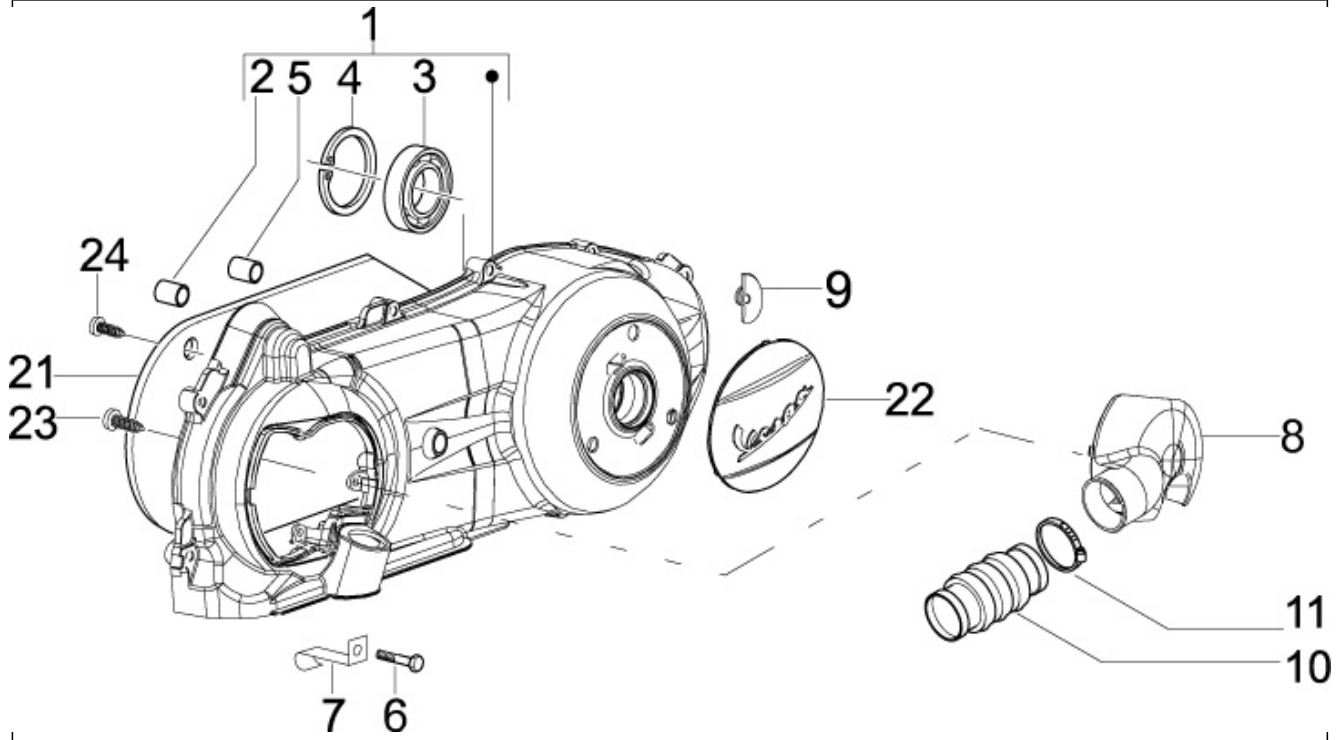

Assembly	Engine
Code	01.15
Description	Crankcase cover - Crankcase cooling
Revision	1

Pos.	Code	Description	Q.ty	Variants
1	871470	Transmission cover cpl.	1	
2	431860	Bush	1	
3	478985	Bearing	1	
4	006635	Snap ring	1	
5	239388	Pin d.9,5 h=15	2	
6	289731	Screw w/ flange M6x30	9	
7	482291	Hose clamp	1	
7	844964	Plate	1	
8	876166	COPERCHIO RAFFREDDAMENTO	1	
9	871458	Drift	3	
10	298548	Hose	1	
11	709519	Hose clamp	1	
21	873682	Air deflector	1	
22	CM155106	COPERCHIETTO COP.TRASMISS."VESPA"	1	
23	270793	Screw	3	
24	841939	Self-tapping screw	1