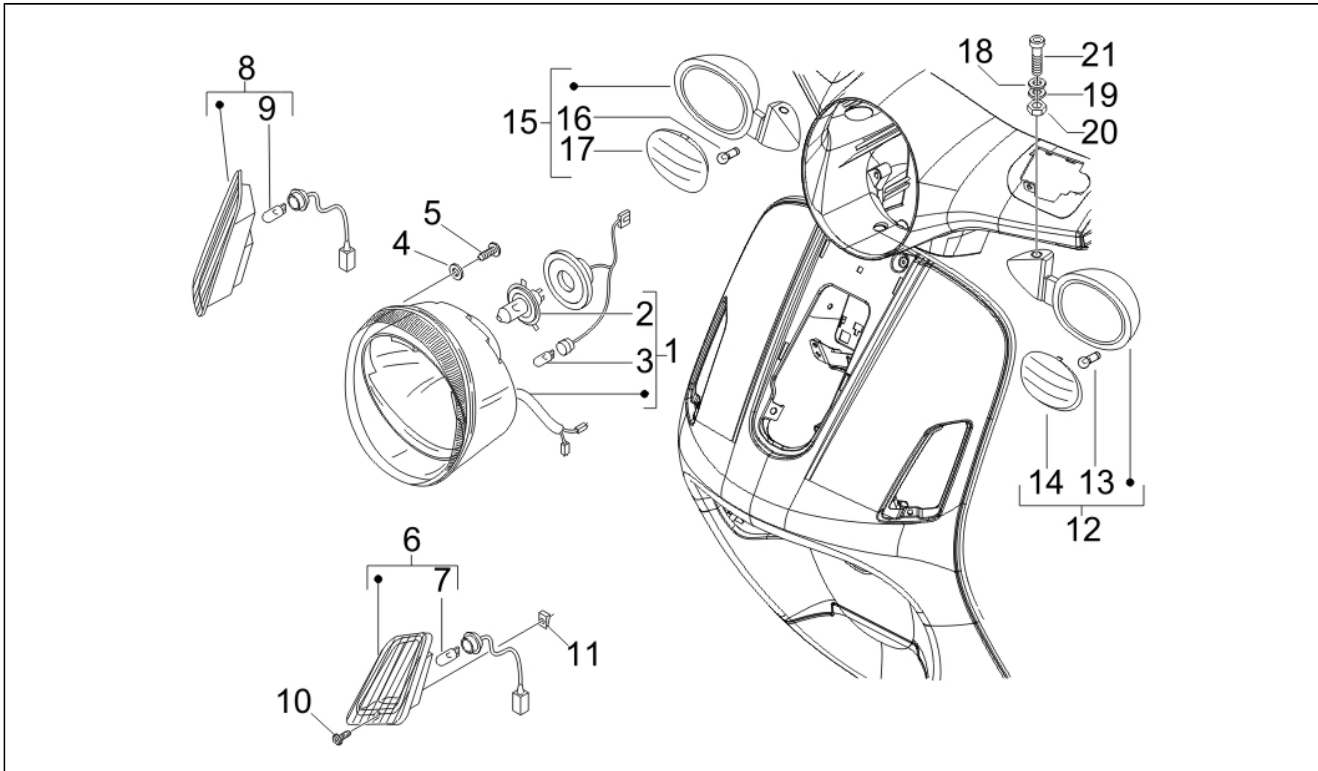

Assembly	Electrical system
Code	06.03
Description	Front headlamps - Turn signal lamps
Revision	1

Pos.	Code	Description	Q.ty	Variants
1	639290	Headlamp	1	
2	292723	Lamp H4 60/55W 12V	1	
3	292022	Lamp WY5W	1	
4	006965	Washer 5.3x10x10	4	
5	015935	Screw m5x12	4	
6	639296	Fr. turn sig.lamp	1	
7	181747	Bulb 12v-5w	1	
8	639297	Fr. turn sig.lamp	1	
9	181747	Bulb 12v-5w	1	
10	008457	Self-tap screw m4,2x19	2	
11	CM017406	Plate	2	
12	639101	INDIC.DIREZ. ANT.SX COMPL.	1	
13	181746	Lamp R10W 12v	1	
14	584208	Glass	1	
15	639102	INDIC.DIREZ. ANT.DX COMPL.	1	
16	181746	Lamp R10W 12v	1	
17	584208	Glass	1	
18	003055	Plain washer 5,4x10x0,8	1	
19	006078	Plain washer	1	
20	012112	Nut	1	
21	842041	Screw	1