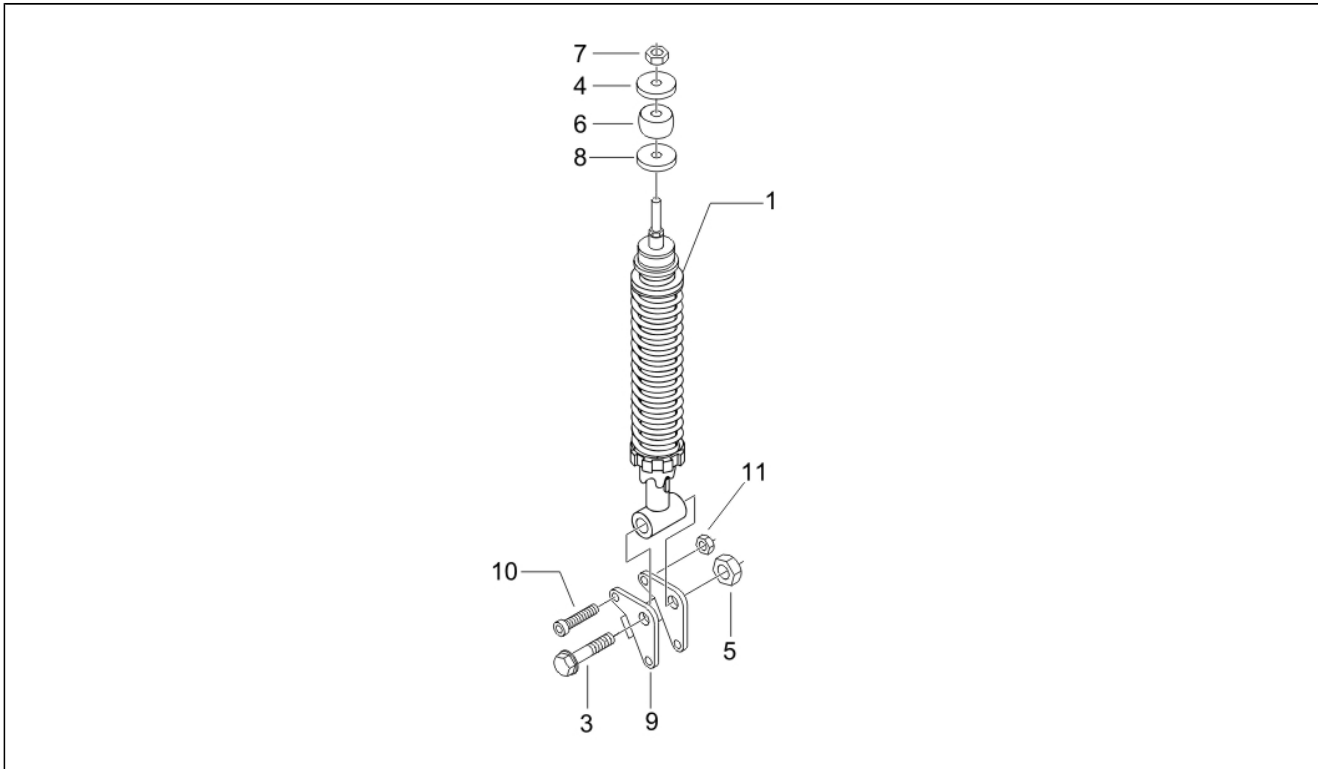

Assembly	Suspensions - Wheels
Code	04.10
Description	Rear suspension - Shock absorber/s
Revision	1

Pos.	Code	Description	Q.ty	Variants
1	56230R	Rear shock absorber	1	
3	268158	Screw	1	
4	267038	Flat washer	1	
5	002440	Self-locking nut M10	1	
6	178150	Upper buffer	1	
7	021108	Nut	1	
8	016408	Spring washer	1	
9	563324	Clamp	1	
10	844483	Screw m8x50	2	
11	020008	Nut	2