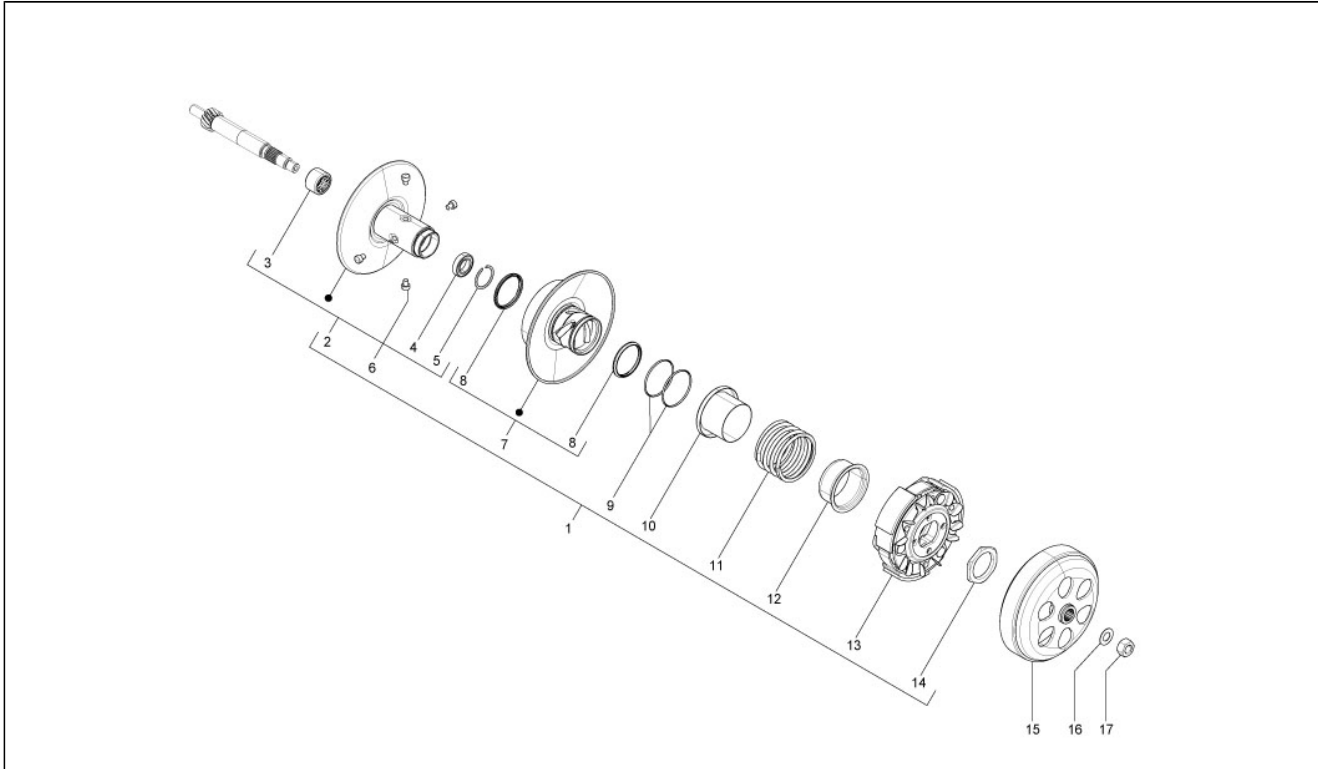

Assembly	Engine
Code	01.14
Description	Driven pulley
Revision	1

Pos.	Code	Description	Q.ty	Variants
1	CM162402	PULEGGIA COND.COMPL.FRIZIONE	1	
2	830580	Sec. fixed sheave, complete	1	
3	82518R	Roller cage 20x29x18	1	
4	82753R	Bearing 17x30x7	1	
5	483226	Snap ring	1	
6	828717	Guide pin L=12,5	4	
7	878998	SEMIPULEGGIA COND.MOBILE COMPL.	1	
8	431089	Gasket ring	2	
9	430585	Gasket	2	
10	431093	Cup	1	
11	825726	Variator spring	1	
12	487936	Cup	1	
13	CM1612015	GR. FRIZIONE CENTRIFUGA	1	
14	433232	Ring nut	1	
15	844049	Drum	1	
16	274246	Washer	1	
17	486324	Nut	1