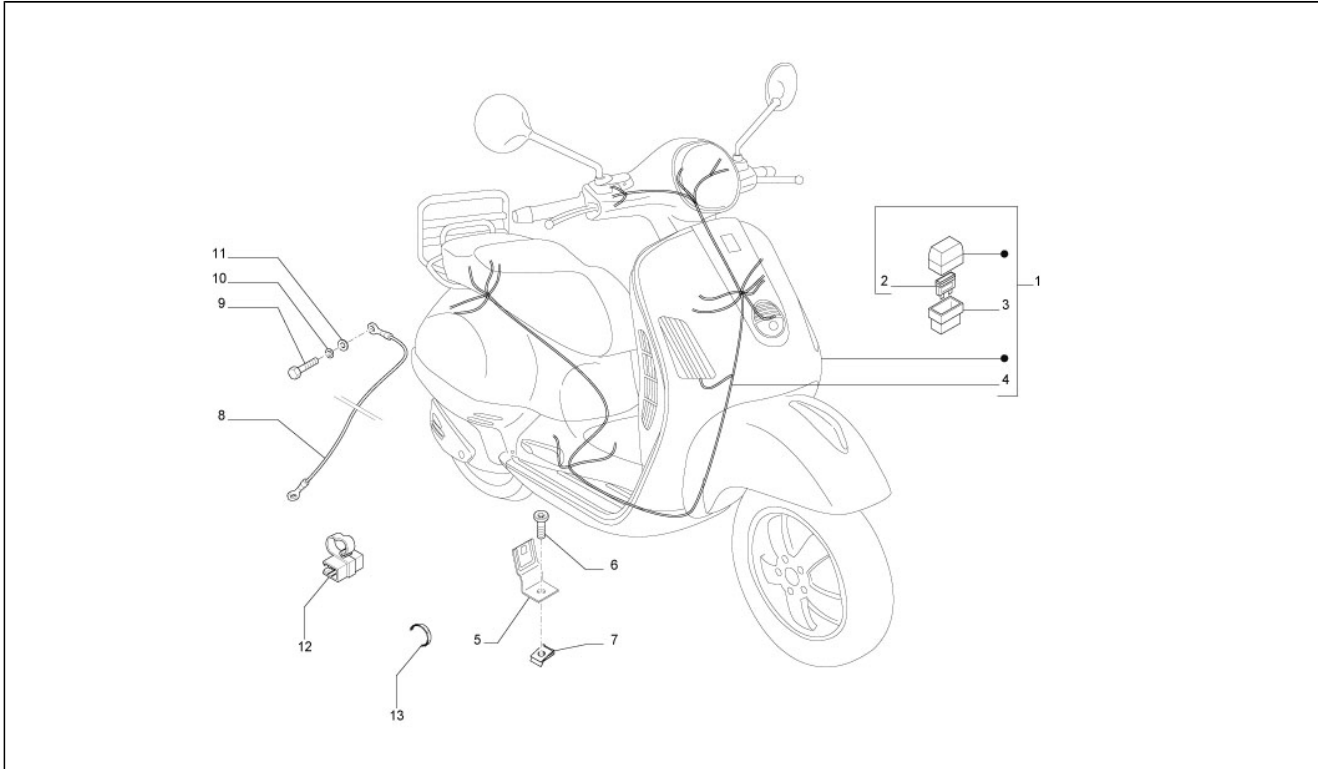

Assembly	Electrical system
Code	06.08
Description	Main cable harness
Revision	1

Pos.	Code	Description	Q.ty	Variants
1	641920	GRUPPO CAVETTI TELAIO	1	
2	252945	Fuse 7,5A	2	
2	290860	Fuse 15A	1	
2	292507	Fuse 10A	2	
2	580561	FUSIBILE 20 A.	1	
3	580653	Fuse holder	3	
4	145298	Hose clamp	3	
5	642076	STAFFA SUPPORTO FUSIBILI	1	
6	873653	Self-tap screw	1	
7	641955	PIASTRINA	1	
8	581309	Earth braid	1	
9	641204	VITE AUTOMASC. TESTA ESAG. TRILOBATA	1	
10	016406	Washer	1	
11	003056	Washer 6,4x12x1	1	
12	CM006905	Non return spring	1	
13	CM013201	Spring	3