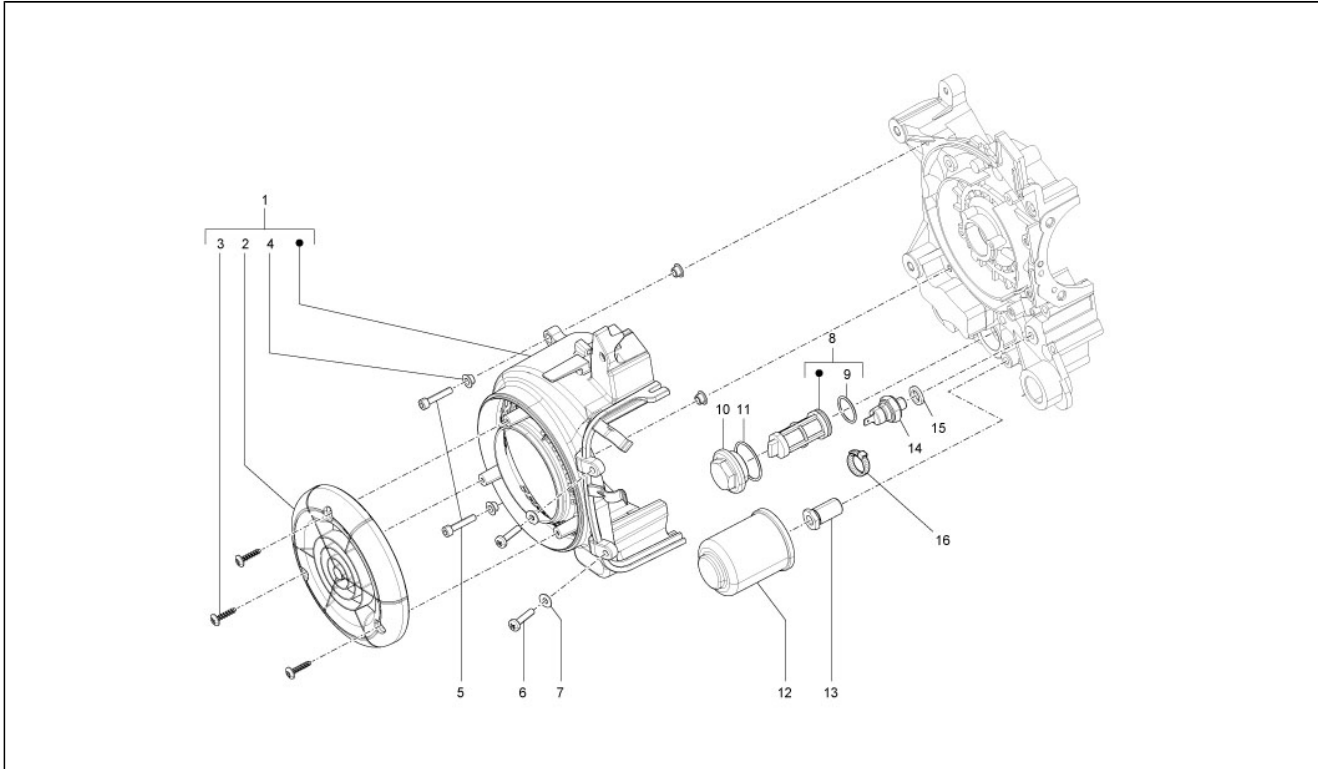

Assembly	Engine
Code	01.23
Description	Flywheel magneto cover - Oil filter
Revision	1

Pos.	Code	Description	Q.ty	Variants
1	876918	CONVOGLIATORE LATO VOLANO COMPL.	1	
2	876919	COPERCHIO CONVOGLIATORE	1	
3	258146	Self-tap screw m3x20	3	
4	843757	Bush	4	
5	486972	Screw m5x25	2	
6	828662	Screw	3	
7	828583	Washer	2	
8	483841	Intake oil filter	1	
9	288474	O-ring 20,35x1,78	1	
10	826165	Oil filter plug	1	
11	285536	O-ring 31,47x1,78	1	
12	82635R	Oil filter	1	
13	483776	Special screw	1	
14	641541	Pressure sensor	1	
15	486075	Washer 16X10.5X2.5	1	
16	825481	Hose clamp	1