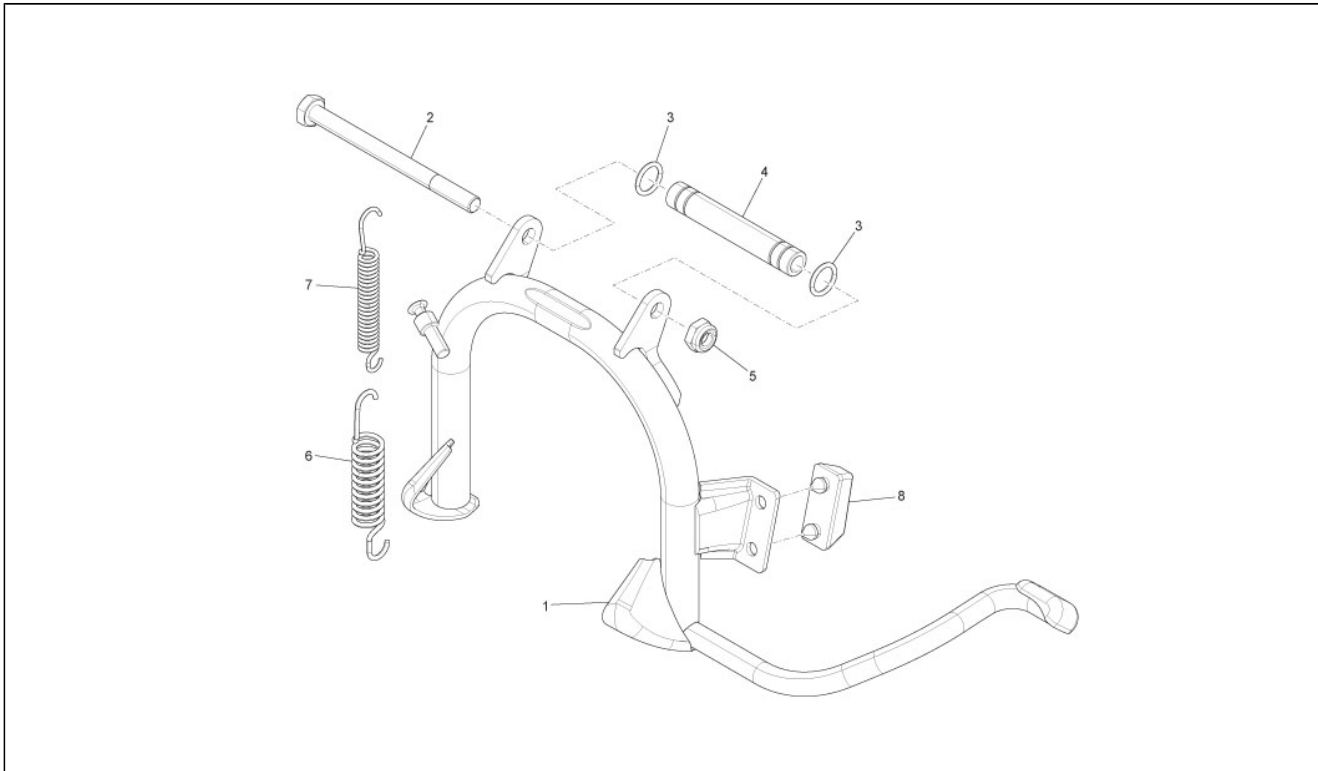

Assembly	Frame - Plastic parts - Coachwork
Code	02.25
Description	Stand/s
Revision	1

Pos.	Code	Description	Q.ty	Variants
1	56467R	CAVALLETTO CENTRALE CON P.I.	1	
2	030115	Screw	1	
3	273754	O-ring	2	
4	582298	Spacer	1	
5	002440	Self-locking nut M10	1	
6	581249	Outer spring	1	
7	581248	Inner spring	1	
8	563984	Drift	1