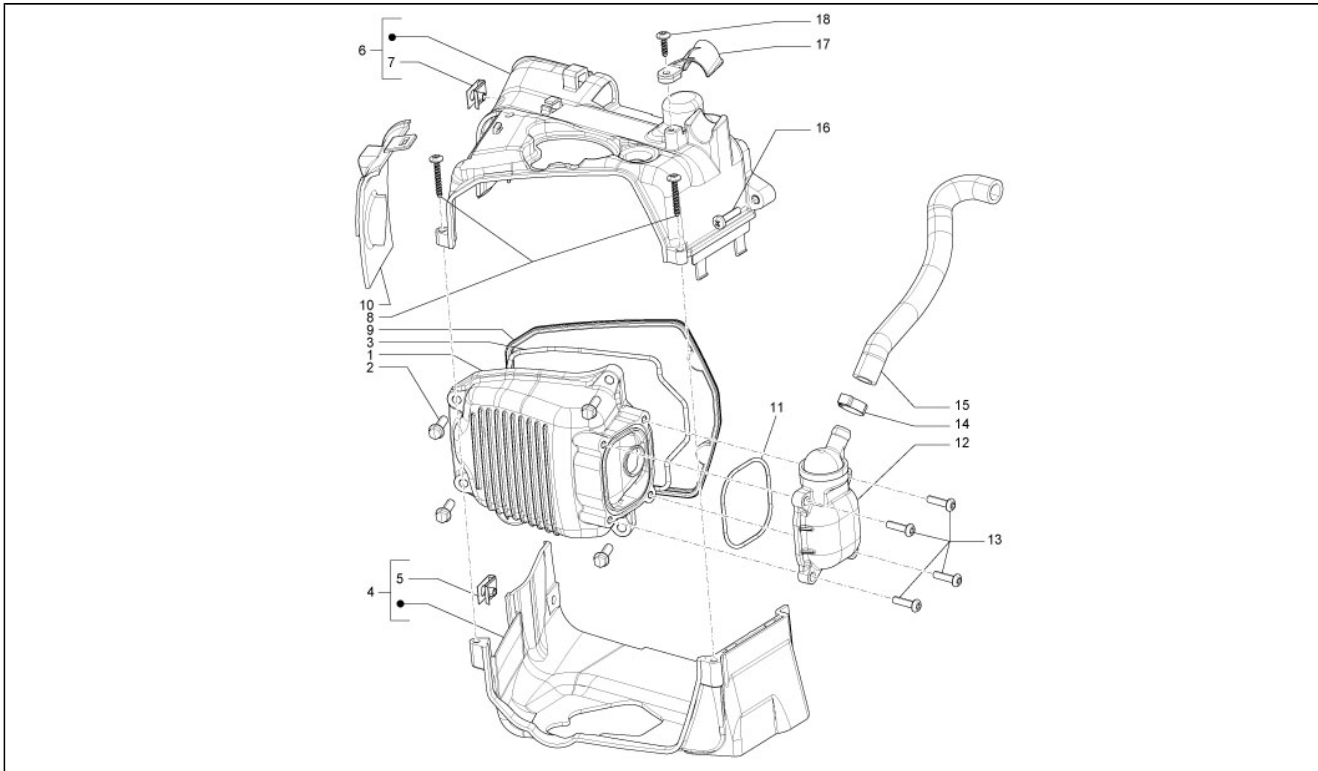

Assembly	Engine
Code	01.12
Description	Cylinder head cover
Revision	1

Pos.	Code	Description	Q.ty	Variants
1	877140	COPERCHIO TESTA	1	
2	018639	Hex screw	4	
3	829817	Gasket	1	
4	833821	Guard	1	
5	826275	Clip	1	
6	874778	CUFFIA LATO ASPIRAZ.COMPLETA	1	
7	826275	Clip	1	
8	259577	Screw	2	
9	825364	Gasket	1	
10	825368	Spark plug cover	1	
11	487989	Gasket	1	
12	829008	Oil breather valve	1	
13	845753	Hex socket screw m5x20	4	
14	CM001904	Hose clamp	1	
15	876885	TUBETTO SFIATO OLIO	1	
16	828662	Screw	1	
17	877170	COPERCHIETTO FISS.TUBO BLOW-BY	1	
18	270793	Screw	1