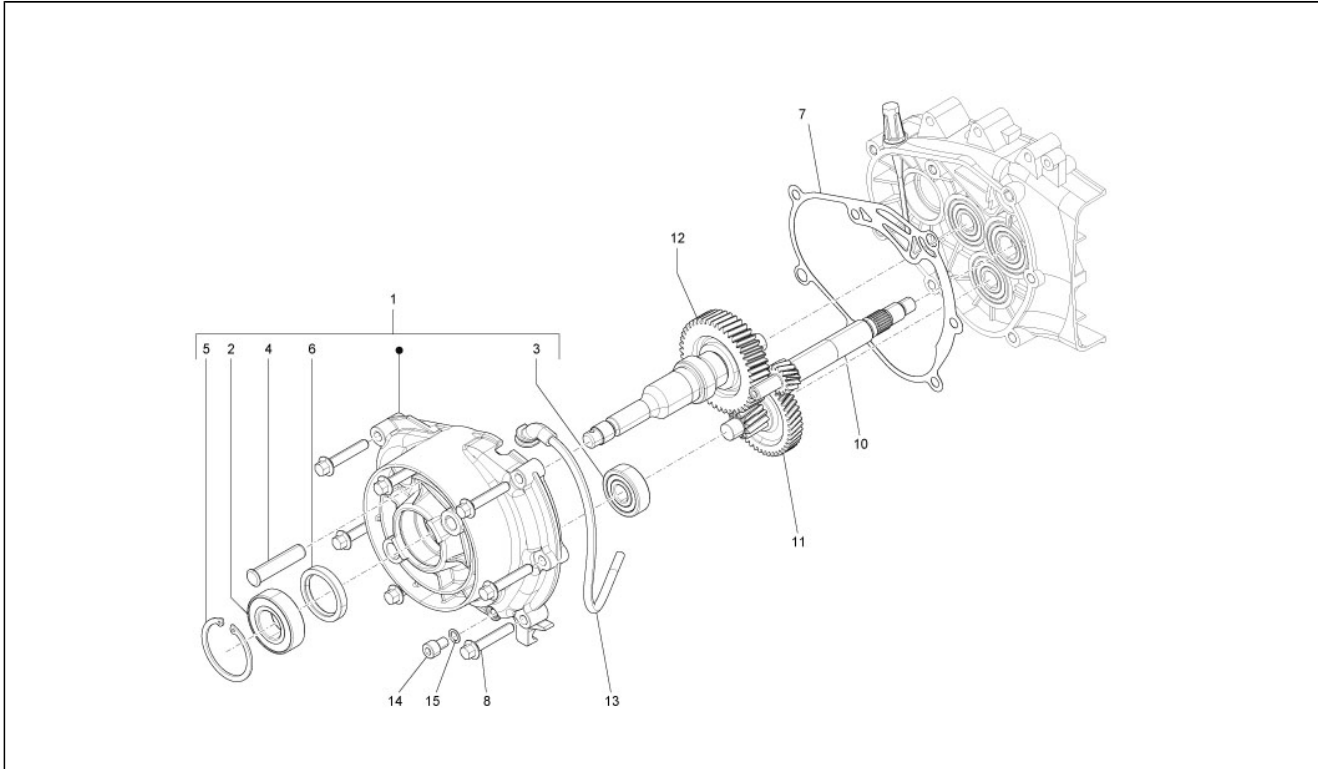

Assembly	Engine
Code	01.25
Description	Reduction unit
Revision	1

Pos.	Code	Description	Q.ty	Variants
1	8460265	Cover	1	
2	478984	Bearing 25x52x15	1	
3	485912	Bearing d.15x42x13	1	
4	272921	Pin	1	
5	006652	Snap ring	1	
6	82899R	Gasket ring	1	
7	487383	Gasket	1	
8	487211	Screw m8x45	7	
10	8738745	Driven pulley shaft	1	
11	4858915	Transmission shaft	1	
12	4859095	Wheel axle	1	
13	CM162202	Breather	1	
14	269755	Hex socket screw m8x12	1	
15	485703	Washer	1