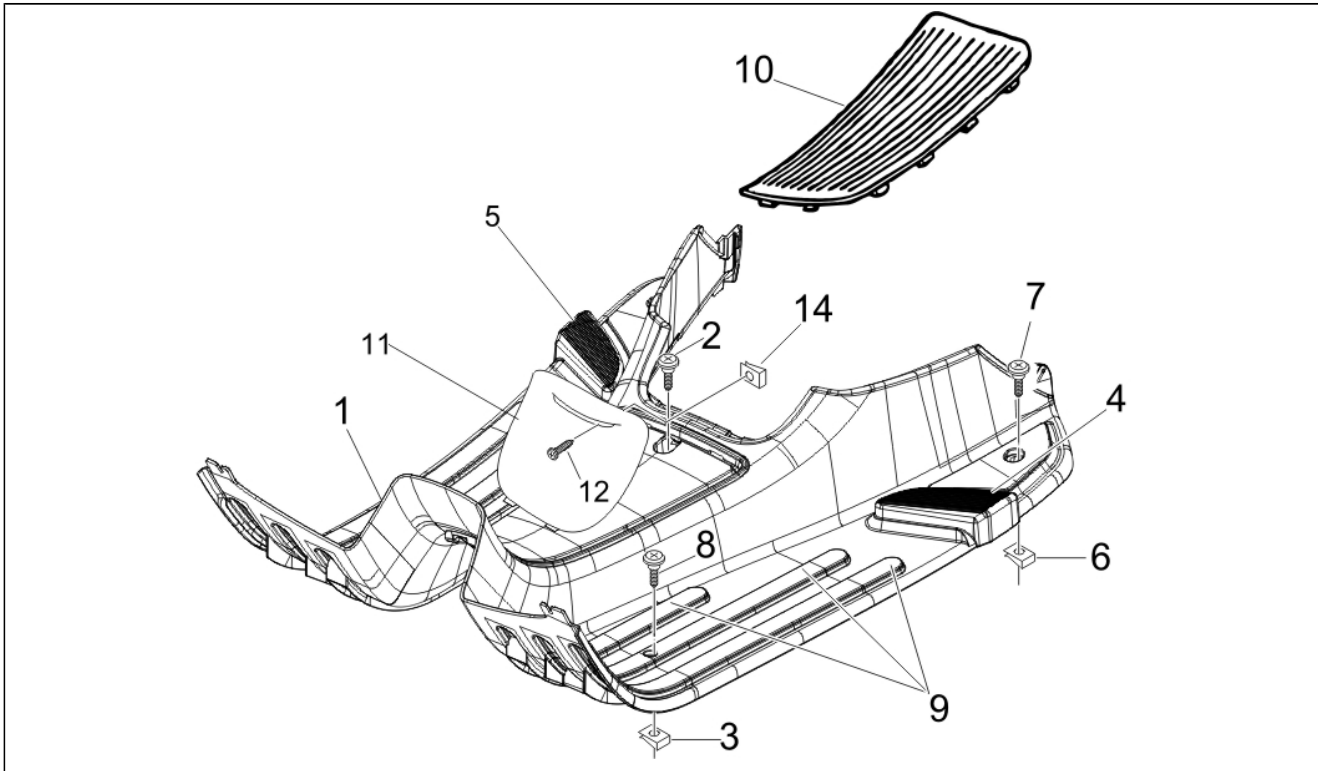

Assembly	Frame - Plastic parts - Coachwork
Code	02.31
Description	Central cover - Footrests
Revision	1

Pos.	Code	Description	Q.ty	Variants
1	6221244	PEDANA	1	
1	62212440BR	PEDANA BIANCO 544	1	
1	62212440C5	PEDANA	1	Color:Light blue[241/A]
1	62212440DE	PEDANA PLASTICA	1	Color:White[544] Color:Midnight Blue[222/A]
1	62212440R7	Footrest	1	Color:Dragon Red[894]
1	62212440XN2	PEDANA	1	Color:Competition Black[98/A]
2	CM178601	Self-tapping screw	2	
3	CM017406	Plate	2	
4	622125	Footrest	1	
5	622126	Footrest	1	
6	254485	Clip M6	2	
7	CM179303	VITE METRICA IMP. TORX(H=30)	2	
8	297498	Screw	4	
9	57346R	KIT STRISCE PEDANA	1	
9	622139	Kit strips, footboard	1	
10	57345R	TAPPETINO CENTRALE	1	
11	622136	PORTELLO ISPEZIONE CANDELA	1	
11	62213600BR	PORTELLO ISPEZIONE CANDELA	1	Color:White[544]
11	62213600C5	PORTELLO ISPEZIONE CANDELA	1	Color:Light blue[241/A]
11	62213600XN2	PORTELLO ISPEZIONE CANDELA	1	Color:Competition Black[98/A]
11	62213650DE	PORTELLO ISPEZIONE CANDELA	1	Color:Midnight Blue[222/A]
11	62213650R7	Flap	1	Color:Dragon Red[894]
12	259349	Screw	1	
14	199190	Rubber spacer	1