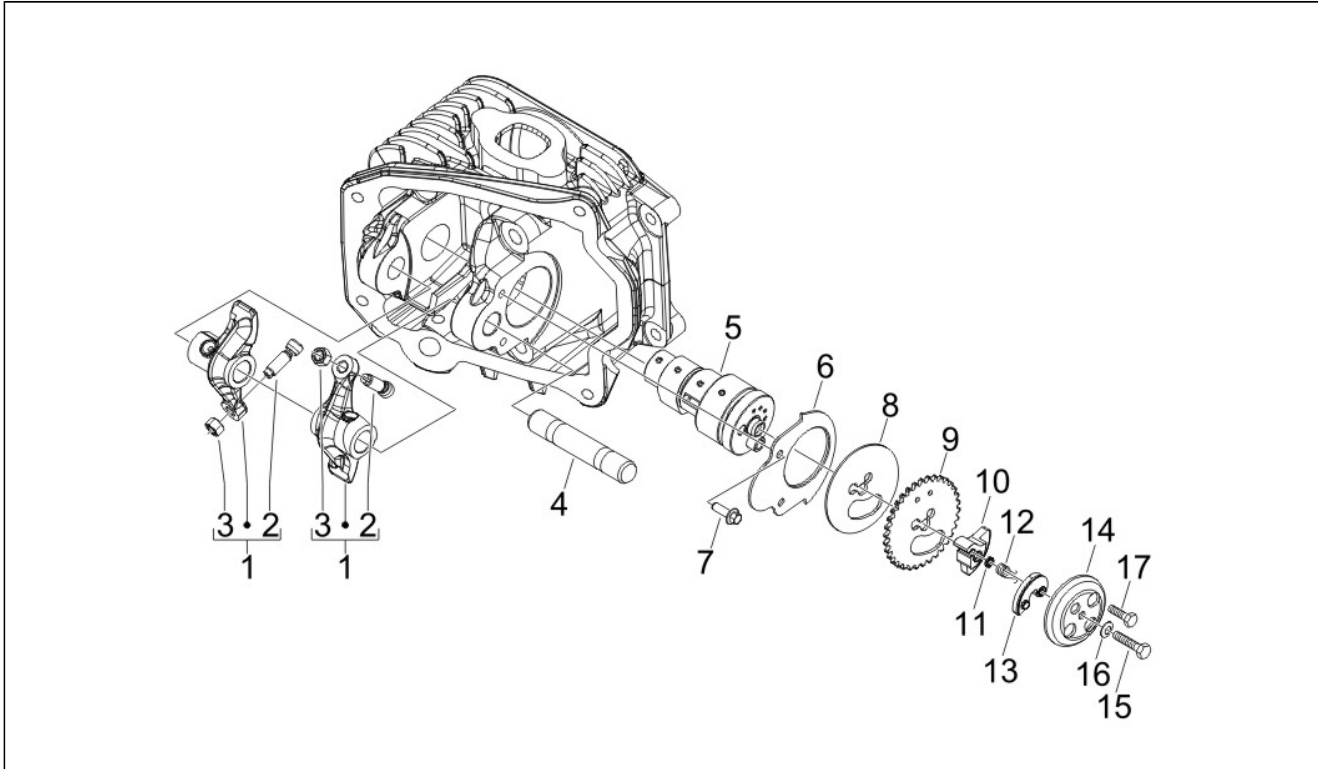

Assembly	Engine
Code	01.11
Description	Rocking levers support unit
Revision	1

Pos.	Code	Description	Q.ty	Variants
1	830453	Rocker arm assy.	2	
2	82817R	Adjuster screw	1	
3	484819	Nut	1	
4	486339	Rocker arms axis	1	
5	878001	ASSE A CAMME CON P.I.	1	
6	833308	Plate	1	
7	484123	Screw w/ flange	2	
8	487832	Plate	1	
9	486336	Timing system gear	1	
10	486331	Counterweight	1	
11	487833	Gasket	1	
12	486974	Spring	1	
13	829134	Decompression counterweight	1	
14	826396	Drum	1	
15	414838	Screw m6X35	1	
16	825363	Washer	1	
17	018538	Screw w/ flange M5x30	1