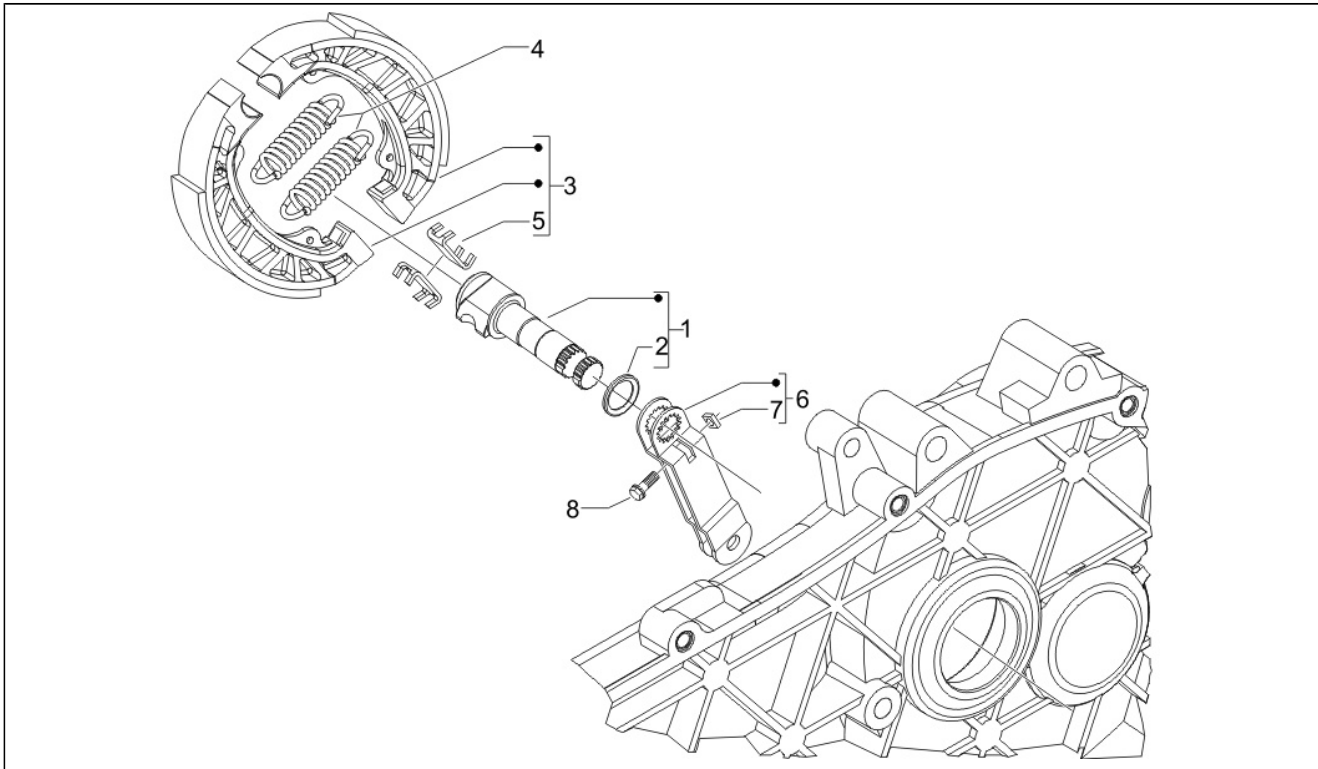

Assembly	Engine
Code	01.35
Description	Rear brake - Brake jaw
Revision	1

Pos.	Code	Description	Q.ty	Variants
1	564136	Brake lever	1	
2	564134	Gasket	2	
3	82907R	Brake shoes	1	
4	266725	Return spring	2	
5	266724	Plate	1	
6	564215	Rear brake lever	1	
7	828862	Square nut	1	
8	414838	Screw m6X35	1