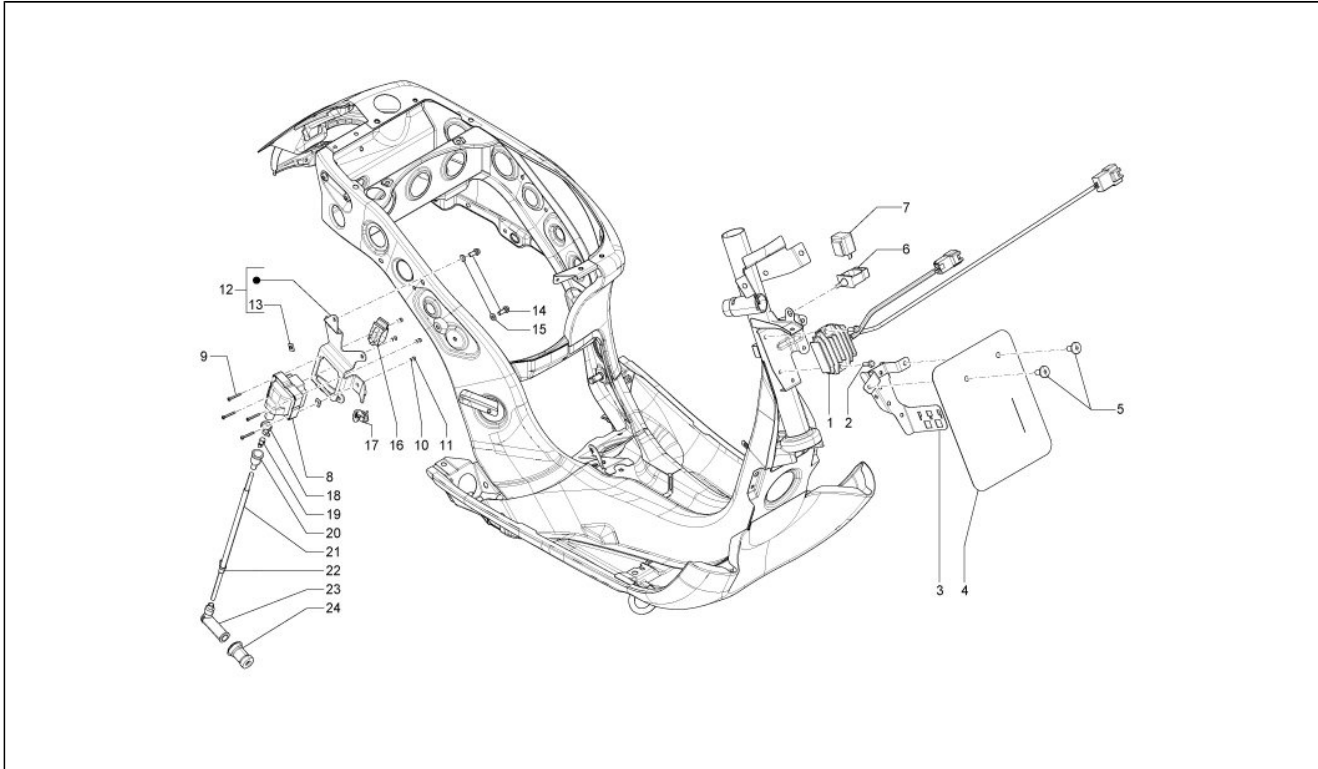

Assembly	Electrical system
Code	06.06
Description	Voltage Regulators - Electronic Control Units (ecu) - H.T. Coil
Revision	1

Pos.	Code	Description	Q.ty	Variants
1	58204R	GR. REGOLATORE DI TENSIONE	1	
2	018639	Hex screw	2	
3	641845	STAFFA CONNETTORI REGOLATORE CON P.I.	1	
4	641846	BATTOLINA PROTEZIONE RELAYS	1	
5	D9004468231	CLIP	2	
6	291017	Flexible support	1	
7	638755	device	1	
8	58120R	Coil	1	
9	583236	Screw M3x20	4	
10	012554	Washer	4	
11	020003	Washer	4	
12	641573	STAFFA BOBINA A.T. CON P.I.	1	
13	D9004174001	DADO M6x1.0	2	
14	434541	Screw w/ flange M6x16	2	
15	016406	Washer	2	
16	CM006906	Non return spring	1	
17	CM013201	Spring	1	
18	257134	Hose clamp	1	
19	015014	TERMINALE CAVO A.T.	1	
20	071671	Insulating cap	1	
21	080341	HT wire	1	
22	145298	Hose clamp	1	
23	969348	Scr. sparkplug cap	1	
24	436919	Spark plug prot.collar	1