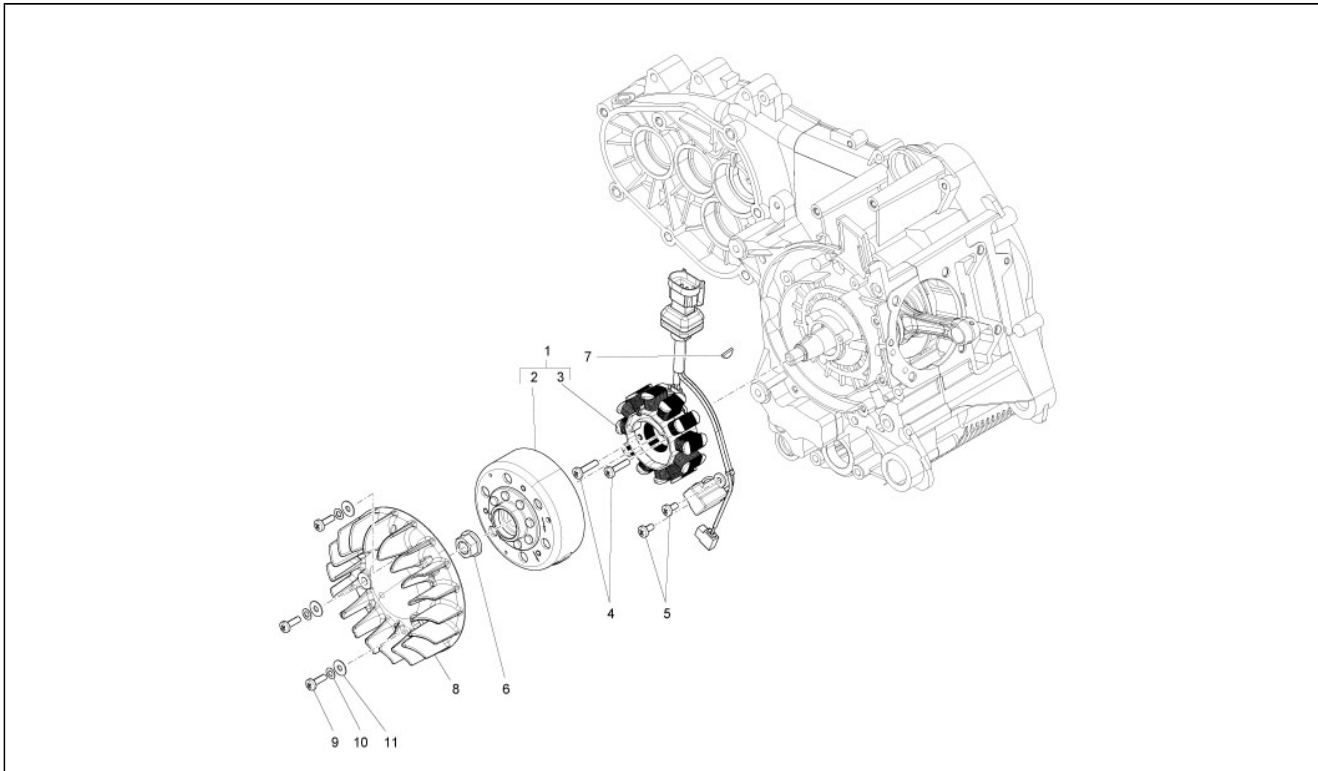

Assembly	Engine
Code	01.21
Description	Flywheel magneto
Revision	1

Pos.	Code	Description	Q.ty	Variants
1	58206R	VOLANO MAGNETE COMPLETO	1	
2	640296	ROTORE COMPLETO	1	
3	640301	STATORE COMPLETO	1	
4	828662	Screw	2	
5	018575	Screw	2	
6	436783	Nut cpl.	1	
7	000267	Transmission key	1	
8	825430	Fan	1	
9	259151	Screw	3	
10	006975	Washer 5,3x10x0,5	3	
11	060201	Flat washer	3