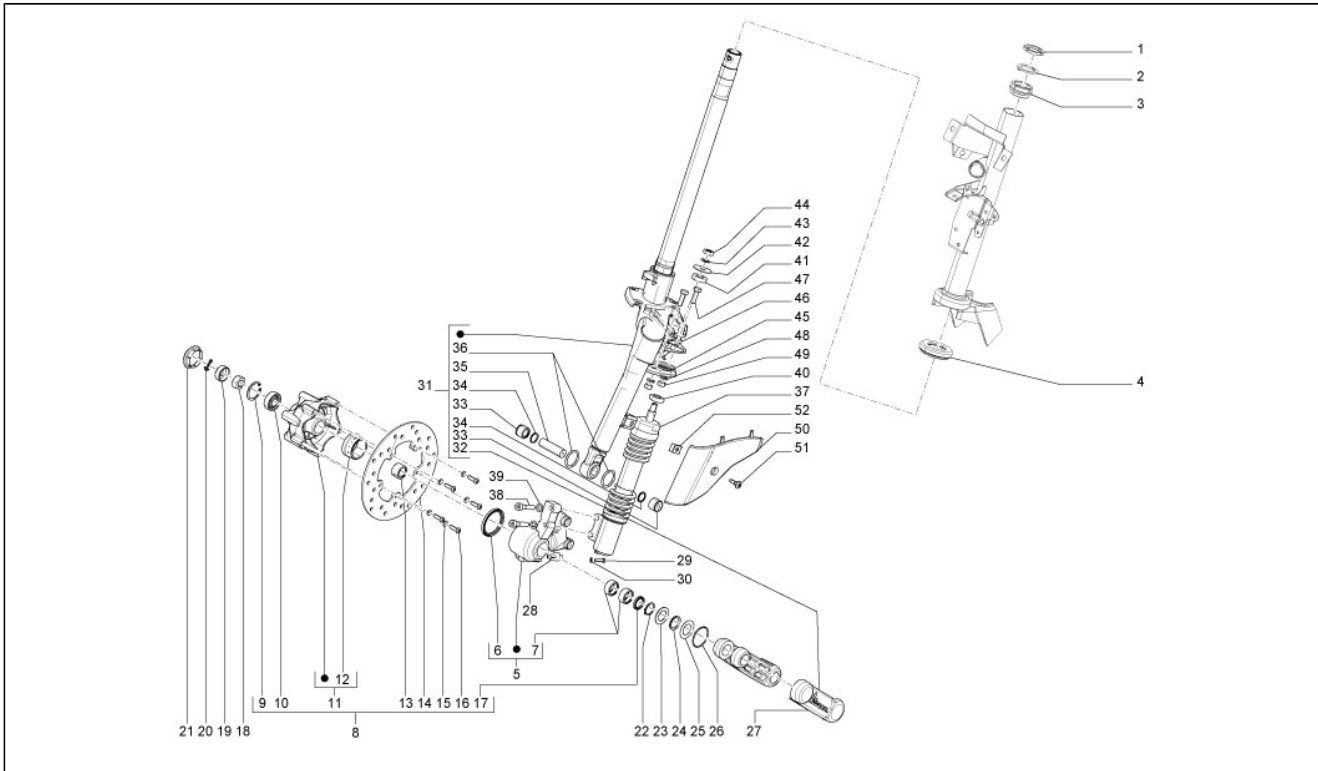

Assembly	Suspensions - Wheels
Code	04.02
Description	Fork/steering tube - Steering bearing unit
Revision	1

Pos.	Code	Description	Q.ty	Variants
53	257134	Hose clamp	1