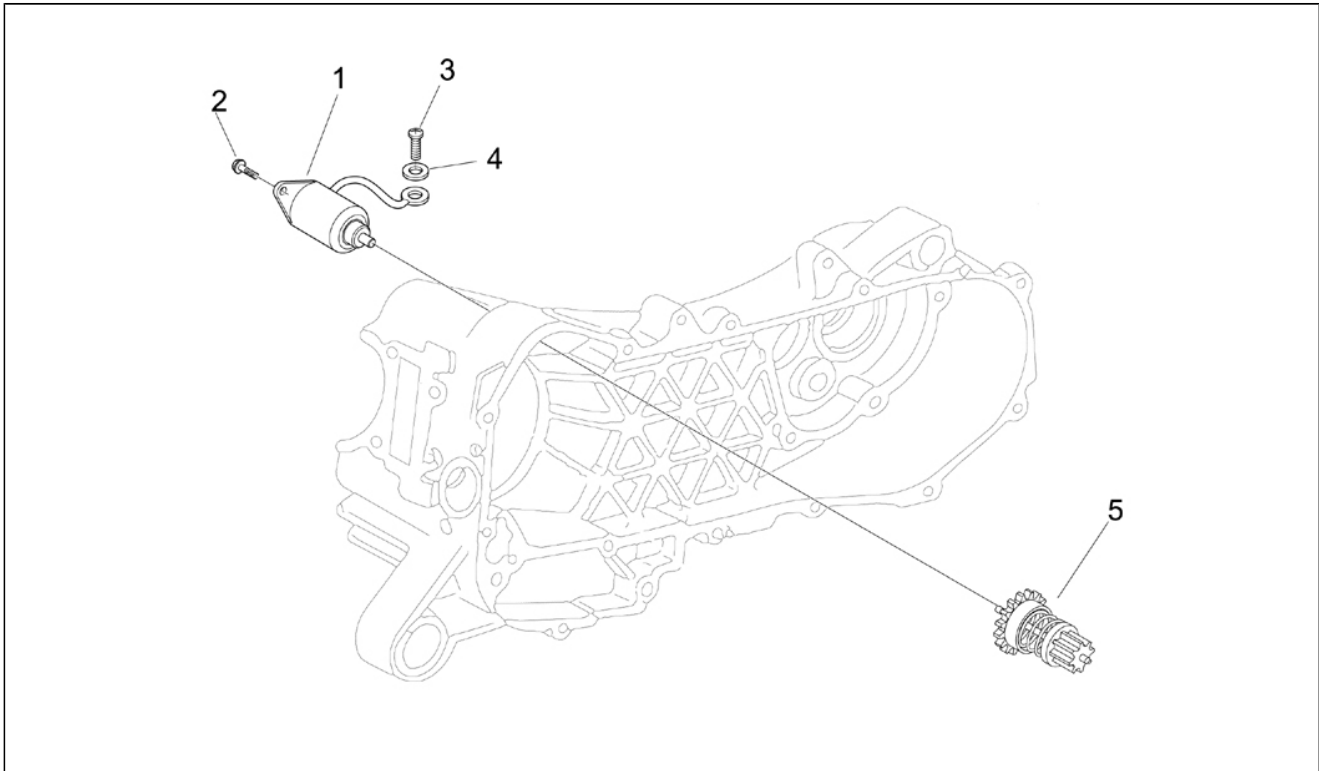

Assembly	Engine
Code	01.20
Description	Stater - Electric starter
Revision	1

Pos.	Code	Description	Q.ty	Variants
1	82611R	Starter motor	1	
2	018639	Hex screw	2	
3	969296	Screw w/ flange m6x10	1	
4	006976	Spring washer	1	
5	82612R	Starter motor gear	1