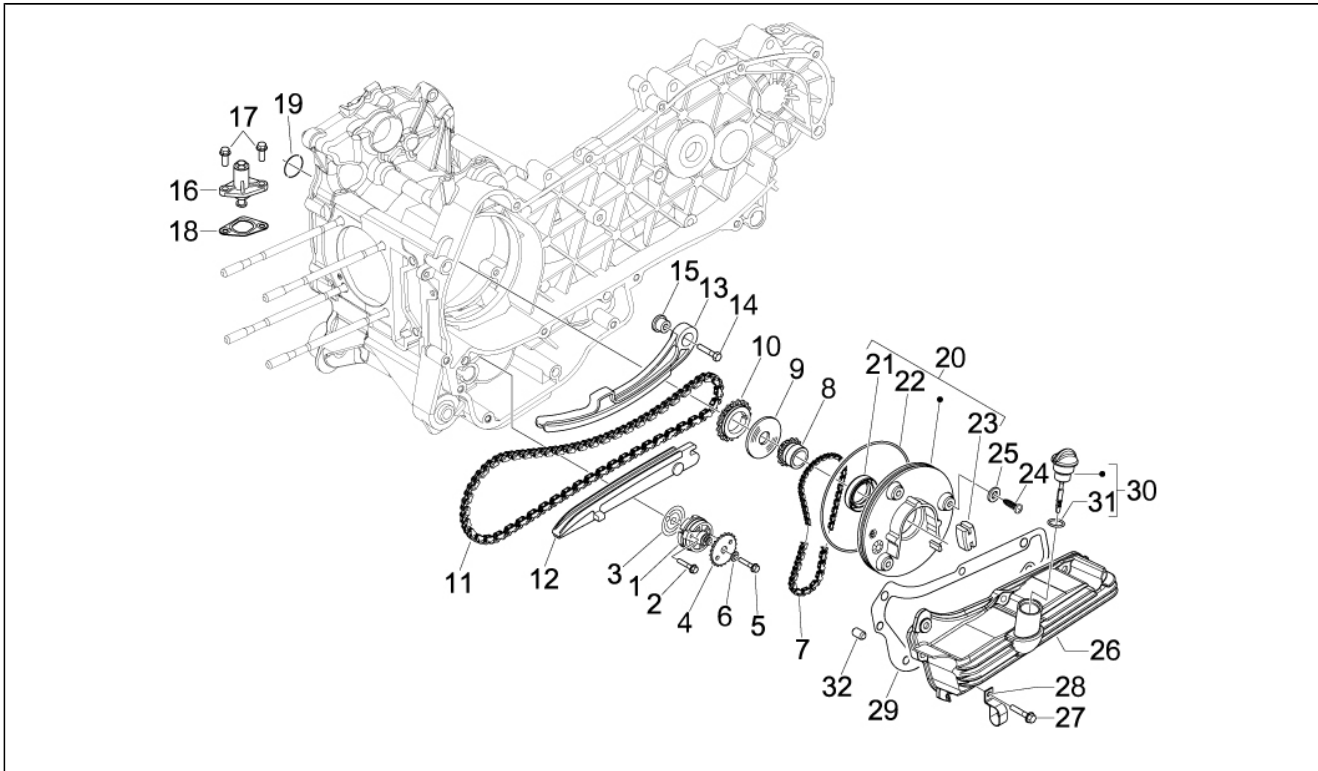

Assembly	Engine
Code	01.18
Description	Oil pump
Revision	1

Pos.	Code	Description	Q.ty	Variants
29	830128	Gasket	1	
30	843364	Oil filler plug	1	
31	479986	O-ring	1	
32	277916	Locating dowel	3