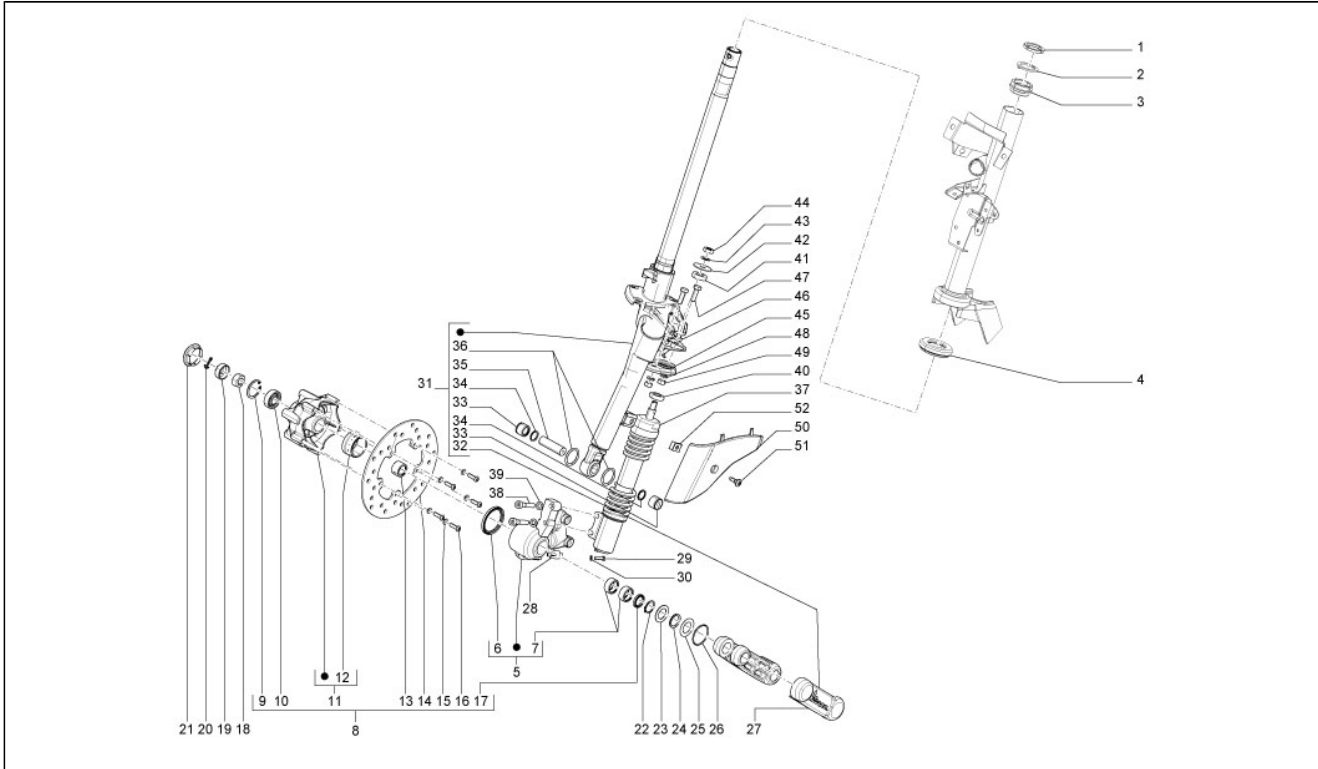

Assembly	Suspensions - Wheels
Code	04.02
Description	Fork/steering tube - Steering bearing unit
Revision	1

Pos.	Code	Description	Q.ty	Variants
1	011109	Ring nut	1	
2	003751	Washer	1	
4	650075	Ball ring set, lower	1	
5	560286	Support	1	
6	177494	Ring	1	
7	177436	Drawn cap	2	
8	560284	Wheel hub	1	
9	006635	Snap ring	1	
10	177610	Bearing	1	
11	560284	Wheel hub	1	
12	267818	Ring gear counts Km socket	1	
13	177442	Drawn cap	1	
14	56395R	DISCO FRENO	1	
16	271147	Screw	5	
17	177443	Ring	1	
18	021114	Nut	1	
19	177609	Cap	1	
20	012789	Split pin	1	
21	092517	Plug	1	
22	006422	Ring	1	
23	177414	Washer	1	
24	177521	Ring	1	
25	177445	Washer	1	
26	177408	Ring	1	
27	561433	Protection	1	
28	267819	Pinion	1	
29	031058	Screw	1	
30	006975	Washer 5,3x10x0,5	1