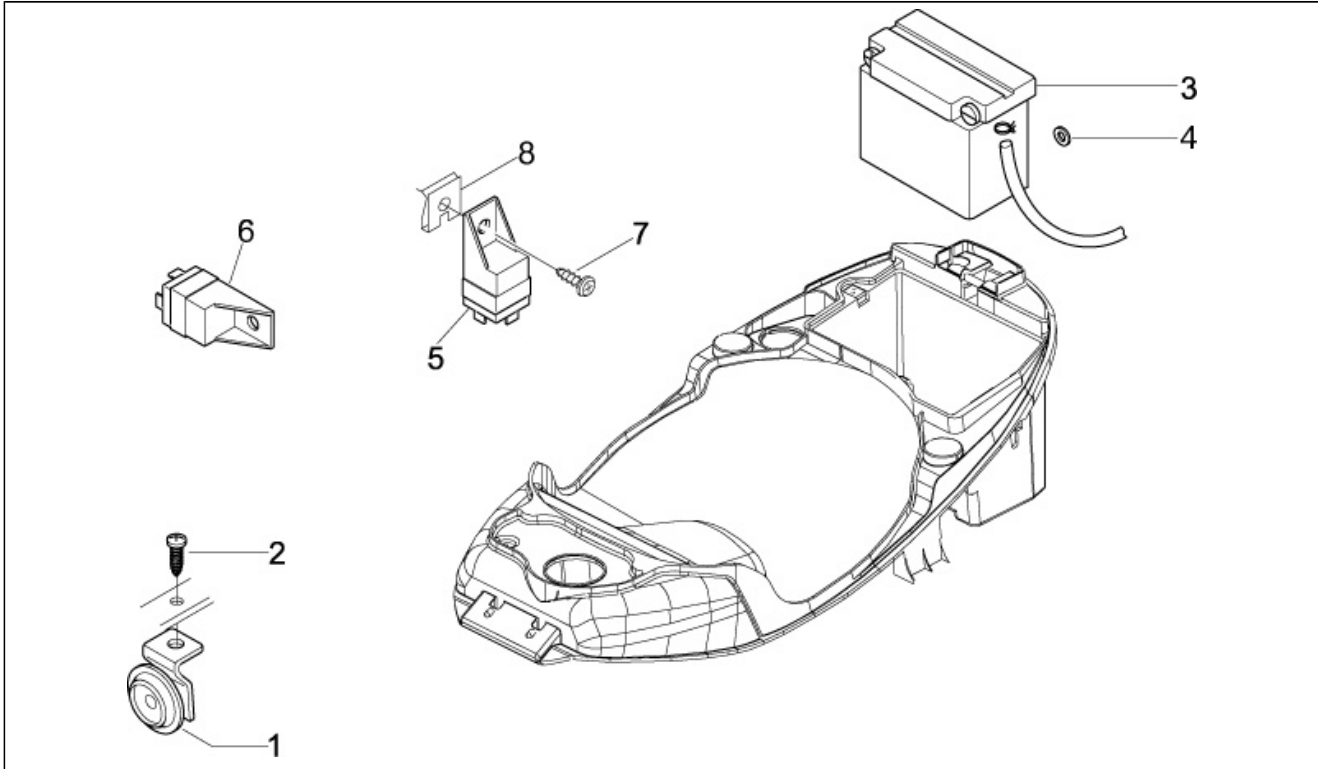

Assembly	Electrical system
Code	06.05
Description	Remote control switches - Battery - Horn
Revision	1

Pos.	Code	Description	Q.ty	Variants
1	58034R	Horn	1	
2	434541	Screw w/ flange M6x16	1	
3	583158	Battery 12V/10AH	1	
4	016406	Washer	2	
5	58099R	TELERUTTORE 12V-30A	2	
6	58115R	Relay 12V/80A	1