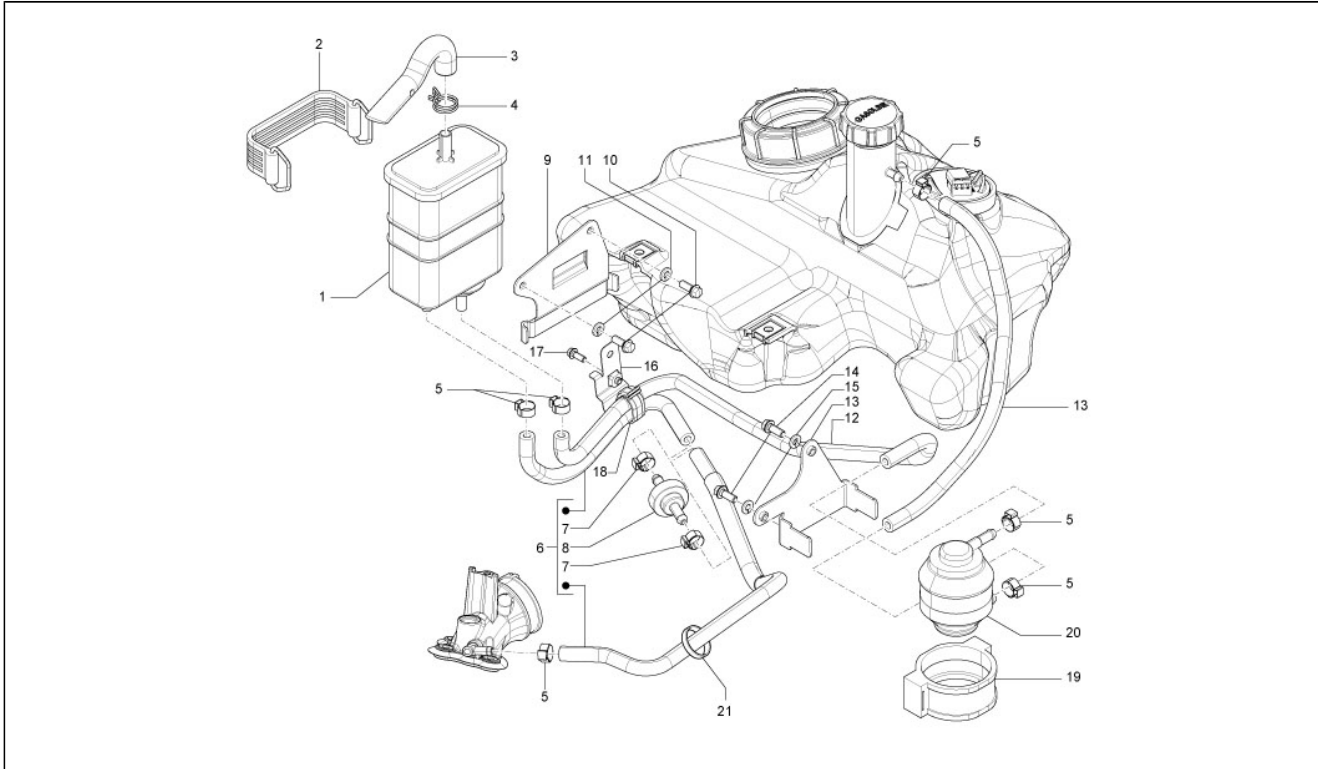

Assembly	Frame - Plastic parts - Coachwork
Code	02.61
Description	Anti-percolation system
Revision	1

Pos.	Code	Description	Q.ty	Variants
1	576468	Carbon filter	1	
3	656581	TUBO SFIATO CANISTER	1	
4	CM002912	Hose clamp	1	
5	CM001914	Hose clamp	6	
6	657162	TUBO CANISTER-DEPRESSIONE CMPL.	1	
7	CM001914	Hose clamp	2	
8	CM179003	VALVOLA DI SICUREZZA (EX 654935)	1	
9	576453	Bracket	1	
10	434541	Screw w/ flange M6x16	2	
11	016406	Washer	2	
12	CM177923	Pipe L=1125mm	1	
13	576452	STAFFA ATT.VALV.ROLL-O	1	
14	434541	Screw w/ flange M6x16	2	
15	016406	Washer	2	
16	657166	STAFFA SUPPORTO TUBI CON P.I.	1	
18	CM006904	Protection	1	
19	576454	Support	1	
20	CM028204	"Roll-over" valve	1	
21	257134	Hose clamp	1