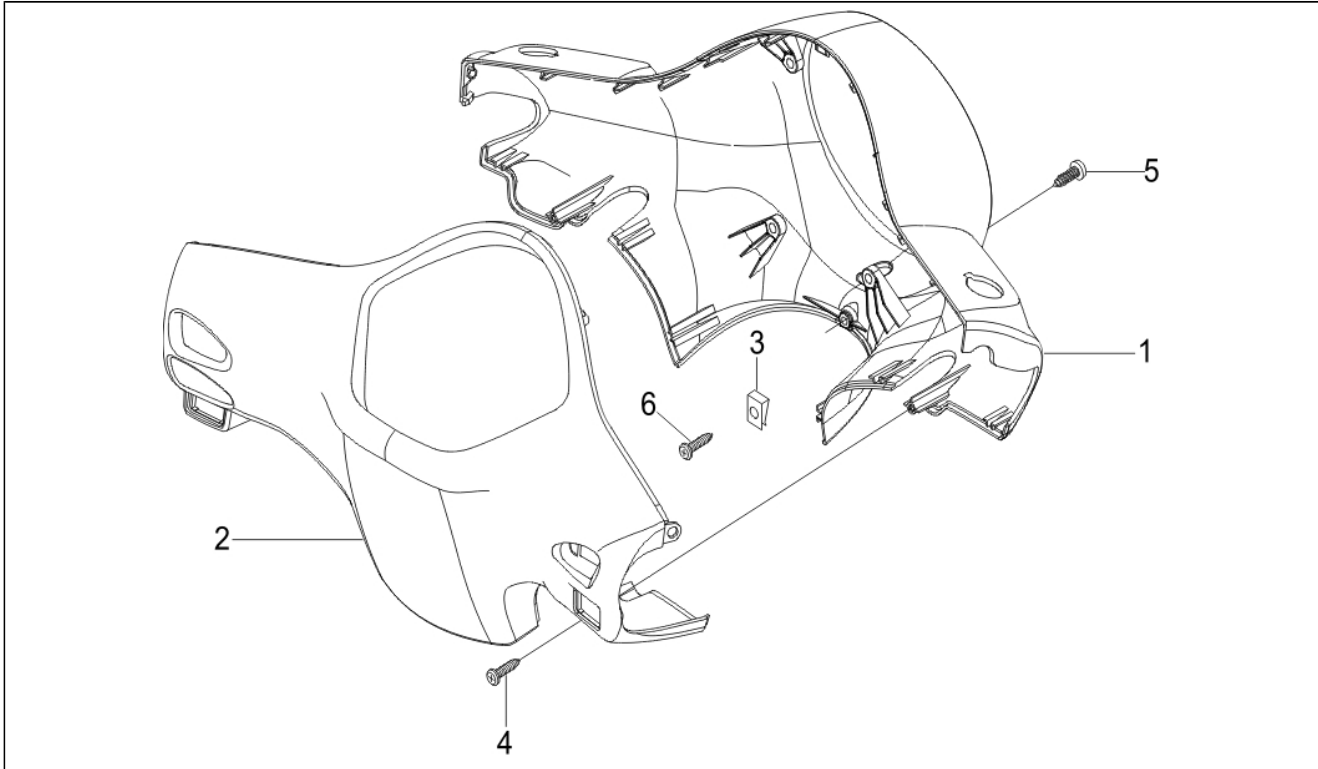

Assembly	Handlebars/Steering
Code	03.01
Description	Handlebars coverages
Revision	1

Pos.	Code	Description	Q.ty	Variants
1	652935	COPERTURA ANTER. MANUBRIO	1	
1	65293500C5	COPERTURA ANTER. MANUBRIO	1	Color:Light blue[241/A]
1	65293500DE	COPERTURA ANTER. MANUBRIO	1	Color:Midnight Blue[222/A]
1	65293500R7	COP.ANTER. MANUBRIO ROSSO DRAGON	1	Color:Dragon Red[894]
1	65293500XN2	COPERTURA ANTER. MANUBRIO	1	Color:Competition Black[98/A]
1	65293540BR	COPERTURA ANTER. MANUBRIO	1	Color:White[544]
2	652934	COPERTURA POSTER. MANUBRIO	1	
2	65293400C5	COPERTURA POSTER. MANUBRIO	1	Color:Light blue[241/A]
2	65293400DE	COPERTURA POSTER. MANUBRIO	1	Color:Midnight Blue[222/A]
2	65293400R7	COP.POSTER.MANUBRIO ROSSO DRAGON	1	Color:Dragon Red[894]
2	65293400XN2	COPERTURA POSTER. MANUBRIO	1	Color:Competition Black[98/A]
2	65293440BR	COPERTURA POSTER. MANUBRIO	1	Color:White[544]
3	CM017409	Clip D.4,2	1	
4	008457	Self-tap screw m4,2x19	1	
5	258146	Self-tap screw m3x20	2	
6	270793	Screw	3