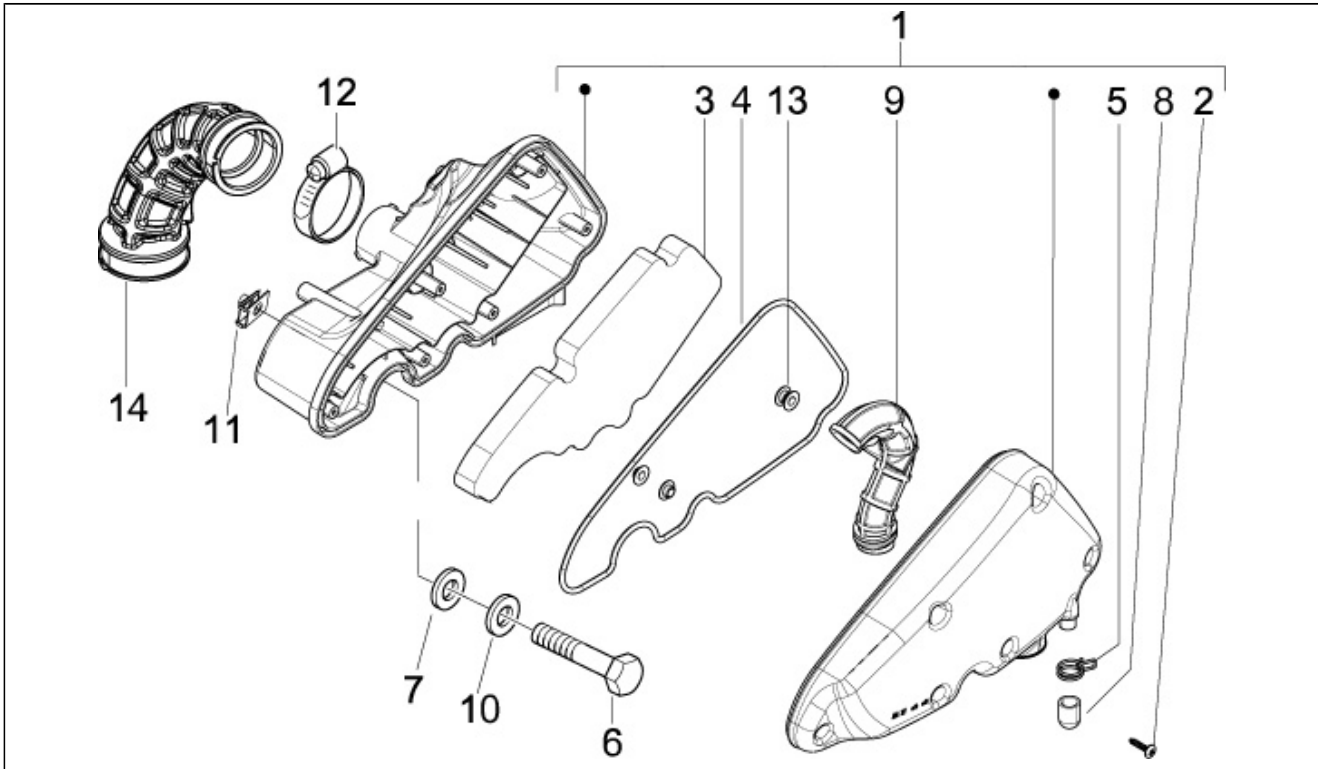

Assembly	Engine
Code	01.45
Description	Air filter
Revision	1

Pos.	Code	Description	Q.ty	Variants
1	877439	SCATOLA DEPURATORE ARIA COMPL.	1	
2	258146	Self-tap screw m3x20	6	
3	843194	Air filter	1	
4	843195	Air filter housing seal	1	
5	CM002910	Hose clamp	1	
6	018640	Screw	2	
7	003056	Washer 6,4x12x1	2	
8	827831	Cap	1	
9	877698	MANICOTTO DEPURATORE	1	
10	012533	Washer 6,6x11x0	2	
11	254485	Clip M6	2	
12	CM001904	Hose clamp	1	
13	830056	Bush	4	
14	876836	MANICOTTO DEPURATORE	1