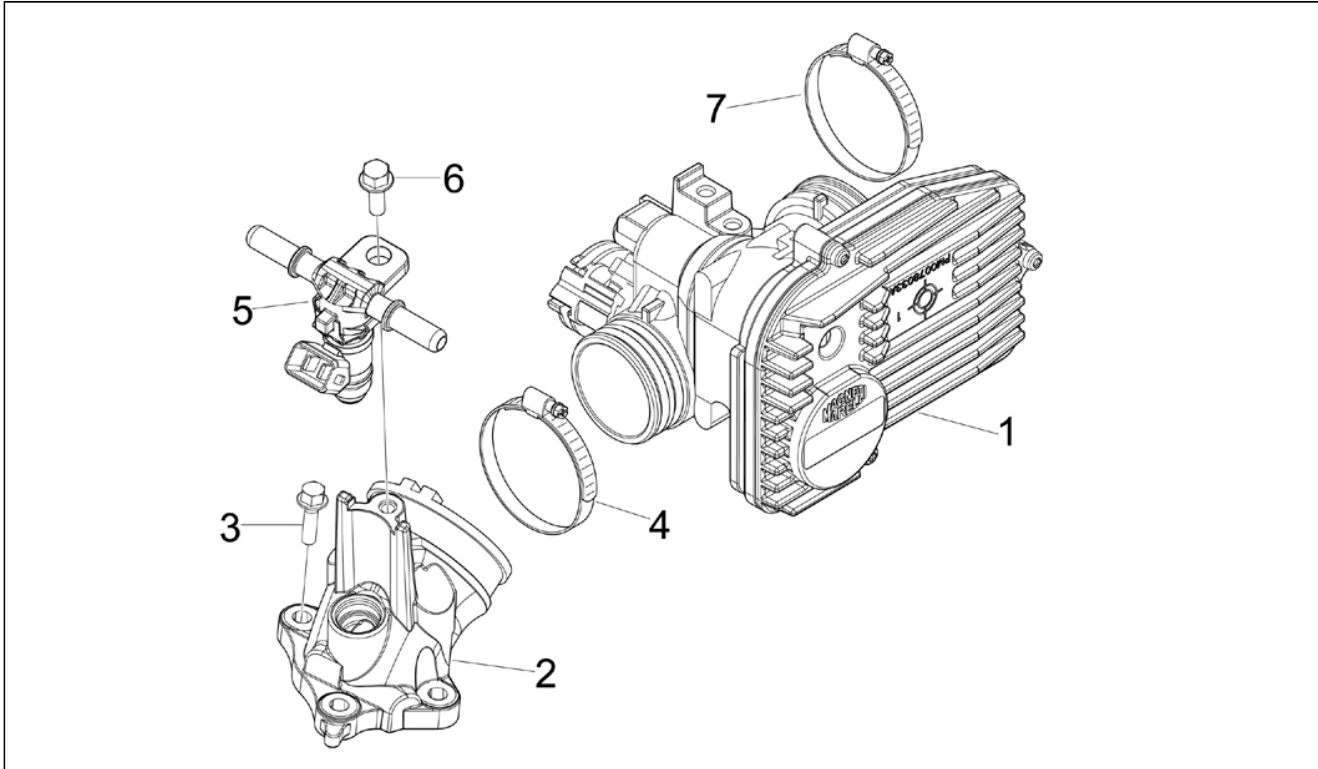

Assembly	Engine
Code	01.36
Description	Throttle body - Injector - Union pipe
Revision	1

Pos.	Code	Description	Q.ty	Variants
1	CM160008	CORPO FARFAL. CON CENTRALINA ELETTR	1	
2	879062	RACCORDO AMMISSIONE CON P.I.	1	
3	018639	Hex screw	3	
4	709532	Hose clamp	1	
5	6418415	INIETTORE COMPL.RACCORDO X RIC.	1	
6	872269	Screw w/ flange	1	
7	614188	Clip	1