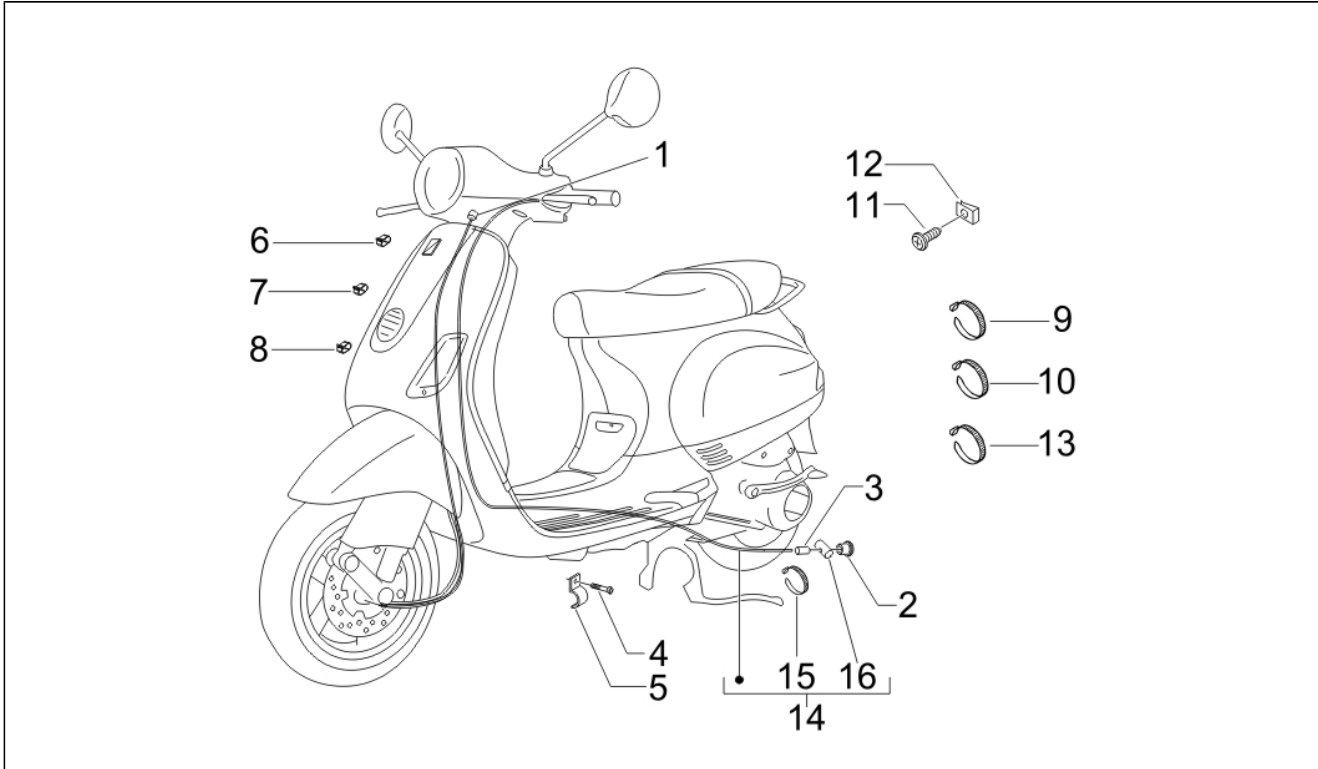

Assembly	Braking system - Transmissions
Code	05.03
Description	Transmissions
Revision	1

Pos.	Code	Description	Q.ty	Variants
1	649347	TRASSISS.FLESS.CONTAKM COMPLETA	1	
2	270310	Screw rear brake	1	
3	179640	Pin	1	
4	709674	Hex socket screw M6x20	1	
5	564645	Plate	1	
6	CM006903	Fairlead	1	
7	CM006913	MOLLETTA FIX TUBI CARBURANTE	1	
8	CM013202	Fairlead	1	
9	257134	Hose clamp	2	
10	145298	Hose clamp	2	
11	015911	Screw	1	
12	CM017408	Plate	1	
13	298729	Hose clamp	1	
14	665844	TRASSISSIOME COMPL.COM.FRENO POSTER.	1